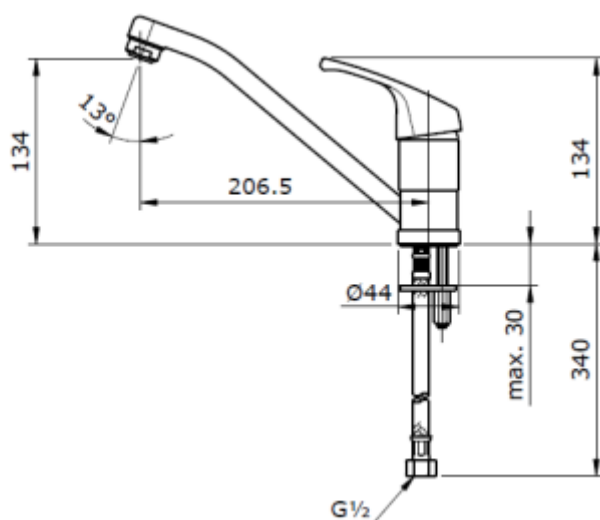

TOTO®

DONNA

KITCHEN MIXER

TECHNICAL DATA SHEET

TX604KDNNZ

Features:

- Single lever kitchen mixer
- Solid chrome on brass construction

Specifications:

- WELS 4-star (7l/min)
- Mains pressure only

Parts Description:

- MC35B (Cartridge)
- IO22035 (Flexi tail hose)
- S61015 (Handle grub screw)
- S72006-1R (Fixing plate)
- S22017 (Fixing nut)
- N40005503 (Aerator)

Colour:

- Chrome