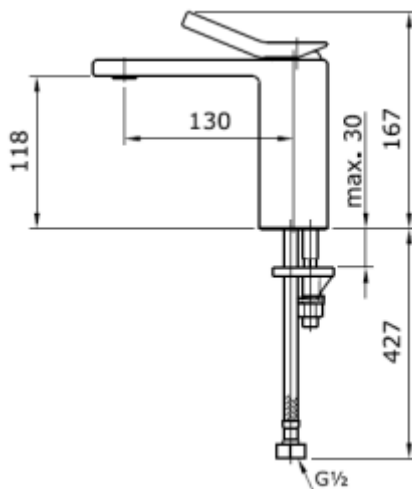

TOTO®

LE MUSE

BASIN MIXER

TECHNICAL DATA SHEET

TX115LQV6BR

Features:

- Single lever basin mixer
- Very smooth handle action
- No pop-up waste

Specifications:

- WELS 5-star (5l/min)
- Mains pressure only

Parts Description:

- K025H-01U (Cartridge)
- IO22050 (Flexi hose)
- S61015 (Handle grub screw)
- S63019 (Fixing nuts)
- N408351 (Aerator)

Colour:

- Chrome

**PLEASE NOTE MEASUREMENTS ARE
NOMINAL ONLY.
PLEASE MEASURE PRODUCT ON SITE.**