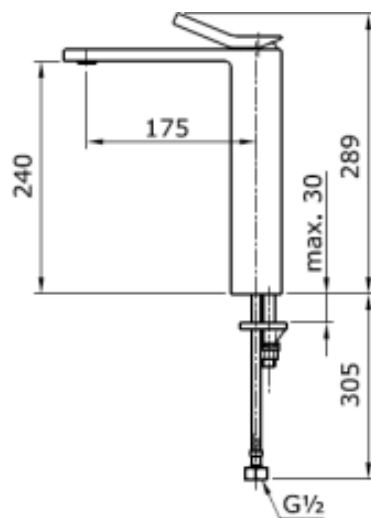

TOTO®

LE MUSE

EXT BASIN MIXER

TECHNICAL DATA SHEET

TX116LQV6BR

Features:

- Single lever extended basin mixer
- Very smooth handle action
- Italian designed
- No pop-up waste

Specifications:

- WELS 5-star (5l/min)
- Mains pressure only

Parts Description:

- K025H-01U (Cartridge)
- IO22050 (Flexi hose)
- S61015 (Handle grub screw)
- S63019 (Fixing nuts)
- N408351 (Aerator)

Colour:

- Chrome

**PLEASE NOTE MEASUREMENTS ARE
NOMINAL ONLY.
PLEASE MEASURE PRODUCT ON SITE.**