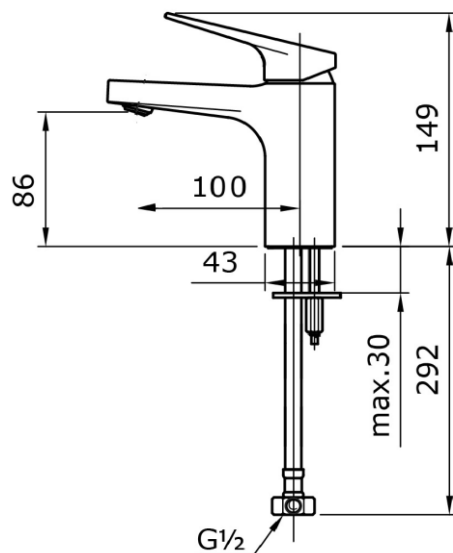

TOTO®

REI

SQUARE BASIN MIXER

TECHNICAL DATA SHEET

TX115LRSV6

Features:

- Single lever basin mixer
- Blade style handle
- Easy to install

Specifications:

- WELS 5-star (5l/min)
- Mains pressure only

Parts Description:

- K025H-01U (Cartridge)
- IO22035 (Flexi hose)
- S61015 (Handle screw)
- S72006-2R (Fixing plates)
- S22017 (Fixing nuts)
- N408151 (aerator)

Colour:

- Chrome

PLEASE NOTE MEASUREMENTS ARE
NOMINAL ONLY.
PLEASE MEASURE PRODUCT ON SITE.