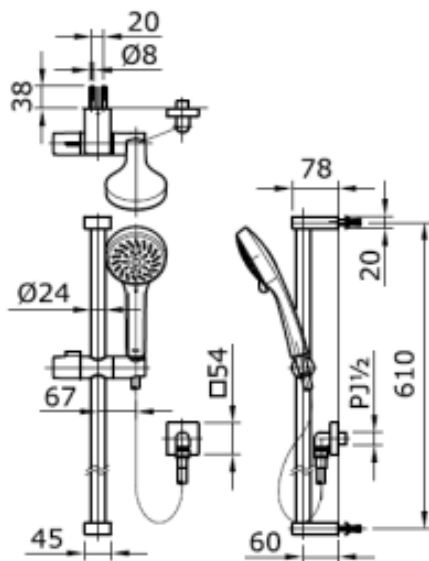

# TOTO®

REI

SLIDE SHOWER

TECHNICAL DATA SHEET

TX721ARSV9

#### Specifications:

- WELS 4-star (7l/min)
- Mains pressure
- 610mm slide rail

#### Parts Description:

- A9A076G (Multi shower head)
- P37909 (Slide shower hose)
- 76005ME (Slide adjustment)

#### Colour:

- Chrome

**PLEASE NOTE MEASUREMENTS ARE  
NOMINAL ONLY.  
PLEASE MEASURE PRODUCT ON SITE.**