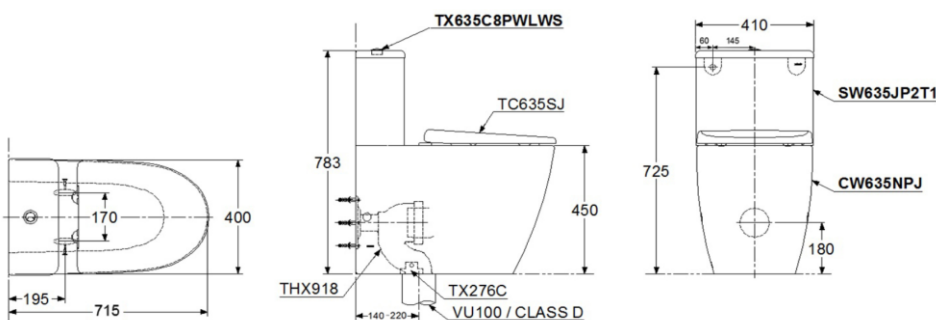

TOTO®

ALICANTE

COMFORT BACK-TO-WALL TOILET SUITE

TECHNICAL DATA SHEET

TOT-ALICOMBW'WH

Features:

- Dual flush cistern
- 4.5/3L water saving cistern
- Left or right bottom Entry
- 4 -Star WELS Rating
- Soft Close – Duraplast quick release seat
- Geberit inlet/outlet valves
- Comfort height pan 450mm

Specifications:

- Wash-down, dual flush
- 4.5/3L cistern flush
- 180mm P-trap setout
- 140mm – 220mm S-trap set-out with adaptor THX918
- R/H bottom entry (Standard)
- Can also be installed as L/H Back entry with existing valve (Male thread)
- **Back entry conversion kit available with 10mm Swivel nut and adaptor. (Additional cost –Part TBTWCK)**

Parts Description:

- CW635NPJWS (P-pan only)
- SW635JP2T1/8PWL (cistern only)
- TC635SJ (Soft close seat only)
- THX918 (140mm – 220mm S pan connector)
- TX276C (Fixing kit)
- GB240884001 (Inlet valve)

**PLEASE NOTE MEASUREMENTS ARE NOMINAL ONLY.
PLEASE MEASURE PRODUCT ON SITE**