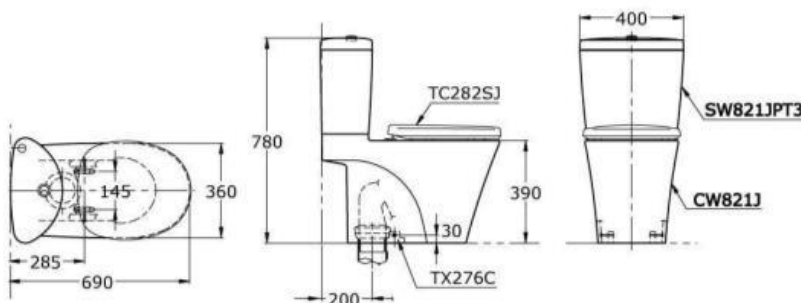

TOTO®

SANTA MARIA

TECHNICAL DATA SHEET

S-TRAP CLOSE COUPLED TOILET SUITE

TOT-SANTMS'WH

Features:

- Dual flush cistern
- 6/3L water saving cistern
- Left or right bottom entry
- 3 -star WELS rating
- Soft-close – Duraplast quick release seat
- Tornado flush
- Geberit inlet/outlet valves

Specifications:

- Tornado flush boxed rim
- 6/3L cistern flush
- 200mm S-trap set-out
- R/H bottom entry inlet (Standard)

Parts Description:

- CW821JWS (S- pan only)
- SW821JPT3821-P (cistern only)
- TC282SJ (Soft-close seat only)
- TX276C (Fixing kit)
- 222.100.00.1 (Inlet valve)
- 222.240.00.1 (Outlet valve)

Colour:

- White

**PLEASE NOTE MEASUREMENTS ARE
NOMINAL ONLY.
PLEASE MEASURE PRODUCT ON SITE**