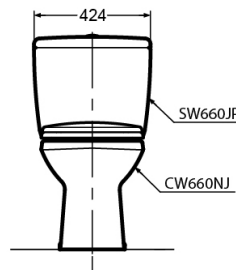

TOTO®

SINTRA

S-TRAP CLOSE COUPLED TOILET SUITE

TECHNICAL DATA SHEET

TOT-SINTRAS'WH

Features:

- Secure lid fixing system
- Geberit inlet/outlet valves
- Dual flush cistern
- 6/3L cistern
- Left or right bottom entry inlet
- 3 -Star WELS rating
- Soft-close plastic seat

Specifications:

- Wash-down, dual flush
- 6/3L cistern flush
- 210mm S-trap set-out
- R/H bottom entry inlet (standard)

Parts Description:

- CW660NJ (S pan only)
- SW660JPT8/213 (cistern only)
- TC505S (Soft-close seat only)
- 222.100.00.1 (Bottom inlet valve)
- 222.240.00.1 (Outlet valve)

Colour:

- White

**PLEASE NOTE MEASUREMENTS ARE
NOMINAL ONLY.
PLEASE MEASURE PRODUCT ON SITE**