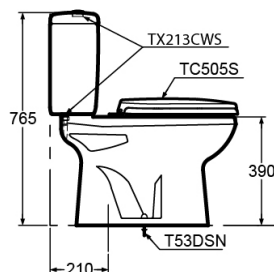

TOTO®

SINTRA

S-TRAP CLOSE COUPLED TOILET SUITE

TECHNICAL DATA SHEET

TOT-SINTRAS'WH

Features:

- Secure lid fixing system
- Geberit inlet/outlet valves
- Dual flush cistern
- 6/3L cistern
- Left or right bottom entry inlet
- 3 -Star WELS rating
- Soft-close plastic seat

Specifications:

- Wash-down, dual flush
- 6/3L cistern flush
- 210mm S-trap set-out
- R/H bottom entry inlet (standard)

Parts Description:

- CW660NJ (S pan only)
- SW660JPT8/213 (cistern only)
- TC505S (Soft-close seat only)
- 222.100.00.1 (Bottom inlet valve)
- 222.240.00.1 (Outlet valve)

Colour:

- White

**PLEASE NOTE MEASUREMENTS ARE
NOMINAL ONLY.
PLEASE MEASURE PRODUCT ON SITE**