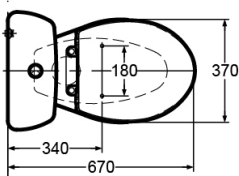

TOTO®

SINTRA

S-TRAP CLOSE COUPLED TOILET SUITE

TECHNICAL DATA SHEET

TOT-SINTRAS'WH

Features:

- Secure lid fixing system
- Geberit inlet/outlet valves
- Dual flush cistern
- 6/3L cistern
- Left or right bottom entry inlet
- 3 -Star WELS rating
- Soft-close plastic seat

Specifications:

- Wash-down, dual flush
- 6/3L cistern flush
- 210mm S-trap set-out
- R/H bottom entry inlet (standard)

Parts Description:

- CW660NJ (S pan only)
- SW660JPT8/213 (cistern only)
- TC505S (Soft-close seat only)
- 222.100.00.1 (Bottom inlet valve)
- 222.240.00.1 (Outlet valve)

Colour:

- White

**PLEASE NOTE MEASUREMENTS ARE
NOMINAL ONLY.
PLEASE MEASURE PRODUCT ON SITE**