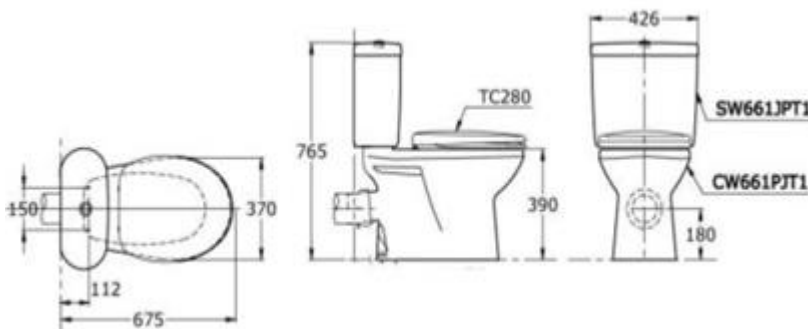

#### Specifications:

- Wash-down, dual flush
- 6/3L cistern flush
- 180mm P-trap set-out
- R/H bottom inlet (standard)

#### Parts Description:

- CW661PJT1 (P- pan only)
- SW661JPT1/213 (Cistern only)
- TC280SJ (Soft-close seat only)
- 222.100.00.1 (Inlet valve)
- 222.240.00.1 (Outlet valve)

#### Colour:

- White

**PLEASE NOTE MEASUREMENTS ARE  
NOMINAL ONLY.  
PLEASE MEASURE PRODUCT ON SITE**