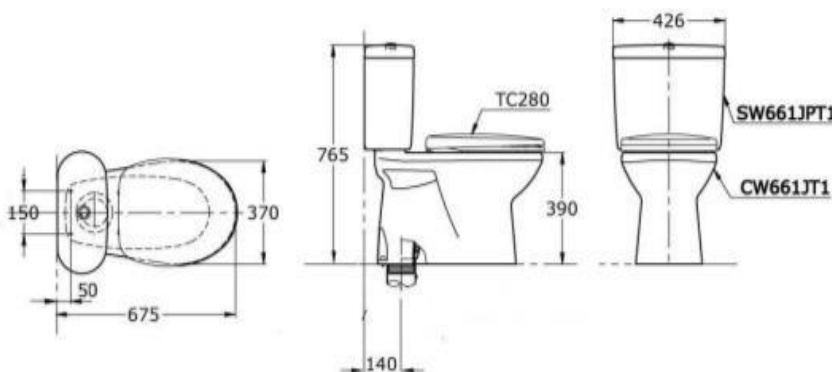

Colour:

- White

FPB
CO.NZ
FUTURE-PROOF BUILDING

**PLEASE NOTE MEASUREMENTS ARE
NOMINAL ONLY.
PLEASE MEASURE PRODUCT ON SITE**