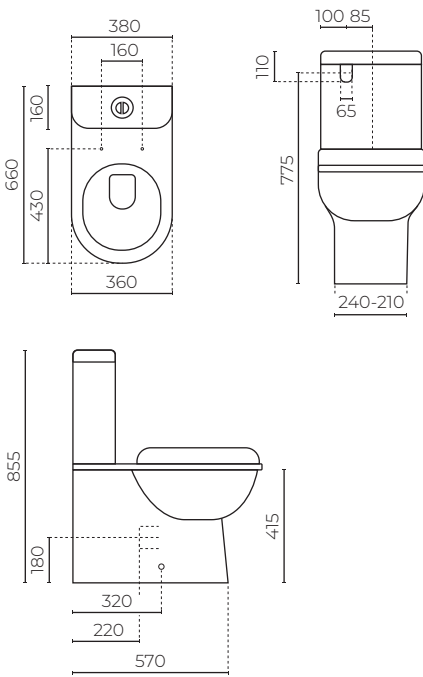

### Back-to-wall Toilet Suite

LEVBROOKLYN

**CONSTRUCTION:** Vitreous china

**WIDTH (MM):** 360 – 380

**DEPTH (MM):** 660

**HEIGHT (MM):** 855

**SOFT CLOSE:** Yes

**RIMLESS:** No

**PAN:** Back-to-wall P

**REAR OF PAN WIDTH (MM):** 240

**TRAP / SETOUT (MM):** S / 140–220

**WELS RATING:** 4 star rated

**WATER CONSUMPTION (L/FLUSH):** 4.5/3 (3.3L average flush)

**WARRANTY:** 10 years on toilet suite, 5 years on inlet and outlet valve, 1 year on non-residential

#### FEATURES

- Fully integrated back to wall suite
- Thermoplast soft close seat
- Standard bottom entry left/right hand - back entry left hand side only
- Complete with universal pan connector
- WDI valves

#### SPARE PARTS

- LEVBROCIS / Cistern
- LEVBROPAN / Pan
- LEVBROSEAT / Seat
- LEV9371015 / Seat hinge set
- LEVUPC / Pan connector
- LEVB4910T / Flushing valve
- LEV3200 / Inlet valve bottom/rear
- LEVB5602K / Push button set
- LEVB2041 / Cistern bolt set
- LEVB9041 / 15mm cistern plug
- LEV301826 / Gasket/Donut