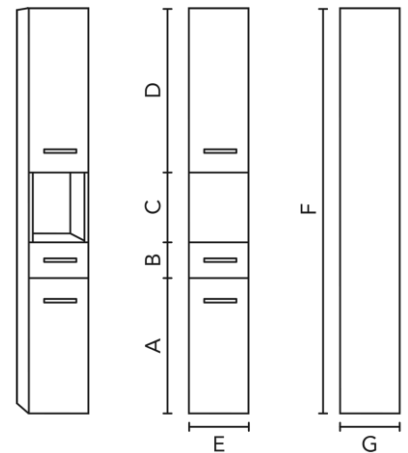

LE·VIVI

TECHNICAL DATA SHEET

DEVON Storage Tower

LEVDESTORWH | LEVDESTORDW | LEVDESTORCA

Features:

- Doors have left hand hinge
- Chrome handles
- Solid back for wall mounting
- Soft Close doors

Specifications:

- Full gloss cabinet front and sides
- Full Woodgrain laminate board
- Construction from E1 moisture resistant board
- 2 x cupboard 1 x drawer

Colours:

- Gloss White, Driftwood or Charred Oak

Size

A = 600mm

B = 180mm

C = 360mm

D = 600mm

E = 300mm

F = 1740mm

G = 310mm

Warranty

- 5 year warranty