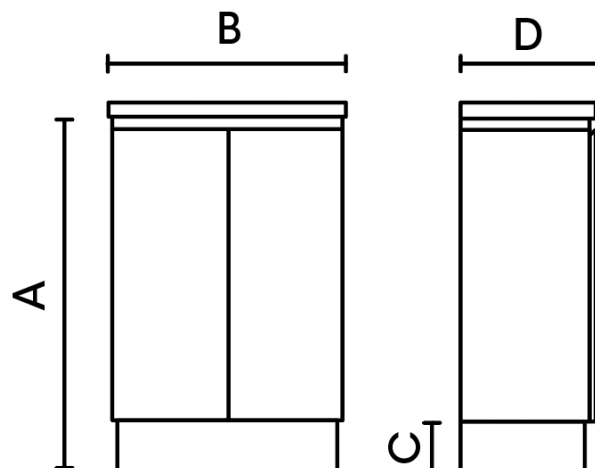

LE·VIVI

TECHNICAL DATA SHEET

SURREY

600mm Slim Vanity

LEVSURSV600WH

Features:

- Solid 50mm polymarble top
- Ergonomic space saving bowl
- Built in overflow
- Finger pull soft close doors
- Slim vanity 350mm width

Specifications:

- Full gloss cabinet
- 1 tap hole
- Doors painted on inside
- Construction from E1 moisture resistant board
- 2 x doors
- Removable plinth for wall hanging
- 400 x 200 x 80mm bowl

Colour:

- Gloss white

Size

A = 910mm

B = 600mm

C = 150mm

D = 352mm

Warranty

- 7 year on top
- 5 years on cabinet

ACCESSORIES, WASTES AND TAPWARE NOT INCLUDED UNLESS STATED. PLEASE NOTE MEASUREMENTS ARE NOMINAL ONLY. PLEASE MEASURE PRODUCT ON SITE