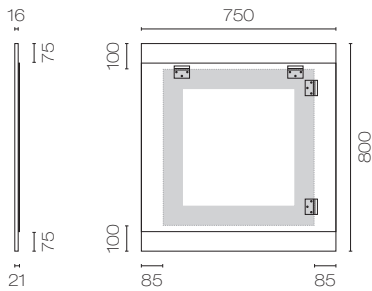

CAPRI

Wall Mirror 400mm–1200mm

LEVCAP40MP | LEVCAP60MP | LEVCAP75MP |
LEVCAP90MP | LEVCAP1200MP

Features:

- Wall-Hung
- Colour highlights top and bottom
- Available in 6 colour options

Available in:

- 400mm, 600mm, 750mm,
900mm, 1200mm

Line Drawings

LEVCAP40MP

LEVCAP60MP

LEVCAP75MP

LEVCAP90MP

LEVCAP1200MP

 Fixing Brackets
 Fixing Area (dependant on hanging orientation)