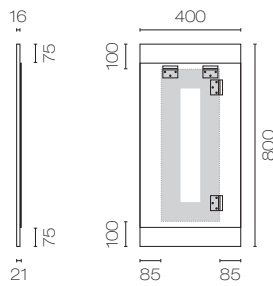

CAPRI

Wall Mirror 400mm–1200mm

LEVCAP40MP | LEVCAP60MP | LEVCAP75MP |
LEVCAP90MP | LEVCAP1200MP

Features:

- Wall-Hung
- Colour highlights top and bottom
- Available in 6 colour options

Available in:

- 400mm, 600mm, 750mm,
900mm, 1200mm

Line Drawings

LEVCAP40MP

LEVCAP60MP

LEVCAP75MP

LEVCAP90MP

LEVCAP1200MP

 Fixing Brackets
 Fixing Area (dependant on hanging orientation)