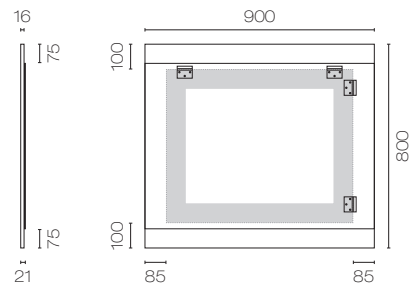

Line Drawings

LEVCAP40MP

LEVCAP60MP

LEVCAP75MP

LEVCAP90MP

LEVCAP1200MP

 Fixing Brackets
 Fixing Area (dependant on hanging orientation)