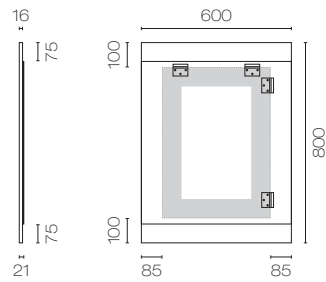

CAPRI

Wall Mirror 400mm–1200mm

LEVCAP40MP | LEVCAP60MP | LEVCAP75MP |
LEVCAP90MP | LEVCAP1200MP

Features:

- Wall-Hung
- Colour highlights top and bottom
- Available in 6 colour options

Available in:

- 400mm, 600mm, 750mm,
900mm, 1200mm

Line Drawings

LEVCAP40MP

LEVCAP60MP

LEVCAP75MP

LEVCAP90MP

LEVCAP1200MP

 Fixing Brackets
 Fixing Area (dependant on hanging orientation)