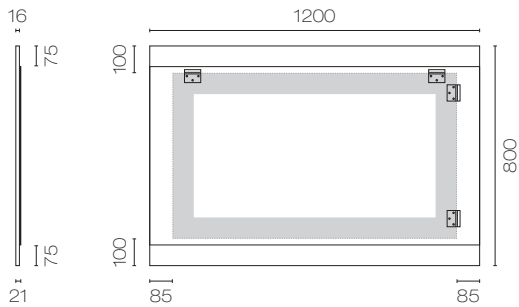

Line Drawings

LEVCAP40MP

LEVCAP60MP

LEVCAP75MP

LEVCAP90MP

LEVCAP1200MP

 Fixing Brackets
 Fixing Area (dependant on hanging orientation)