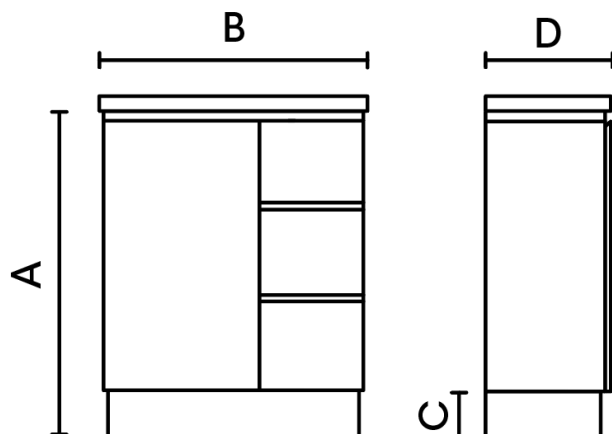

LE·VIVI

TECHNICAL DATA SHEET

SURREY

750mm Slim Vanity

LEVSURSV750WH

Features:

- Solid 50mm polymarble top
- Ergonomic space saving bowl
- Built in overflow
- Finger pull soft close doors
- Finger pull soft close drawers
- Slim vanity 350mm width

Specifications:

- Full gloss cabinet
- 1 tap hole
- Doors painted on inside
- Construction from E1 moisture resistant board
- 1 x door 3 x drawers
- Removable plinth for wall hanging
- 400 x 200 x 80mm bowl

Colour:

- Gloss white

Size

A = 910mm
B = 750mm
C = 150mm
D = 352mm

Warranty

- 7 year on top
- 5 years on cabinet

ACCESSORIES, WASTES AND TAPWARE NOT INCLUDED UNLESS STATED. PLEASE NOTE MEASUREMENTS ARE NOMINAL ONLY. PLEASE MEASURE PRODUCT ON SITE