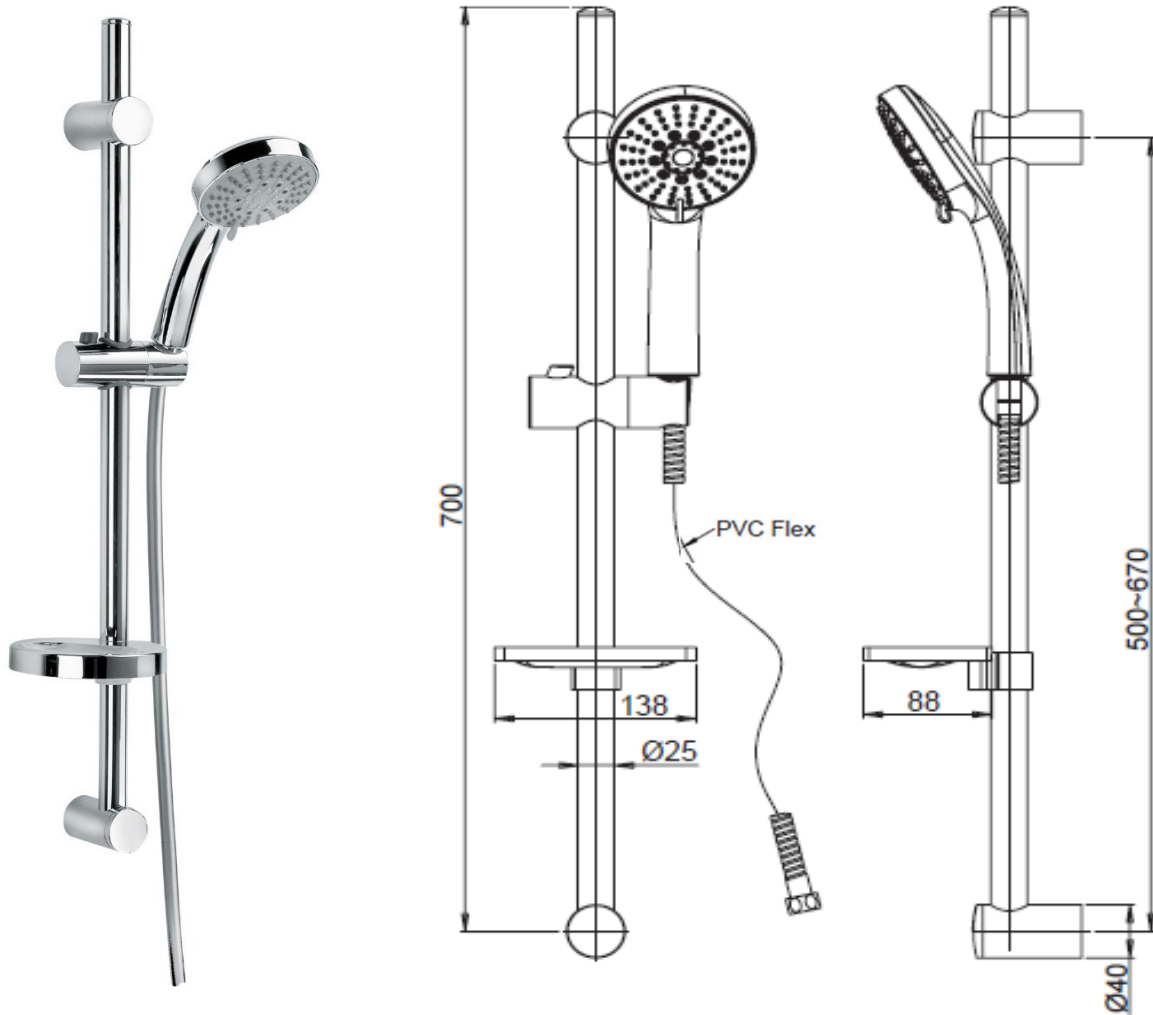

# Paini

Paini Slide Shower with free fixation, 5 jet handpiece, silver flex hose, soap dish and wall elbow

Finish: Chrome

P2

Made in Italy

WELS Rating: 3 Star - 9 L/min

**For Equal Pressure only**

Max. Operating Pressure: 500Kpa.

Min. Operating Pressure: 100Kpa.

*Pipework must be flushed before installation*

*Please install as per manufacturers instructions in the box*

Due to our policy of continuous product development, the design and specification shown are subject to change without notice.