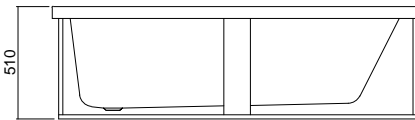

VARO

6 Spa jets

6 Whisper jets

Height with optional upstand 485 mm

Height with optional upstand 525 mm

Height with optional upstand 525 mm

Height with optional upstand 525 mm

145 litre working water capacity
 Internal depth-460mm (excludes optional 15mm upstand)
 Nominal framed bath & spa bath height - 510mm
 or 525mm with optional upstand