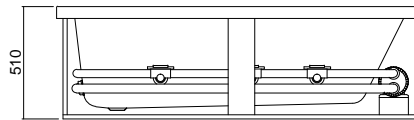

VARO

6 Spa jets

6 Whisper jets

Height with optional upstand 485 mm

Height with optional upstand 525 mm

Height with optional upstand 525 mm

Height with optional upstand 525 mm

145 litre working water capacity
 Internal depth-460mm (excludes optional 15mm upstand)
 Nominal framed bath & spa bath height - 510mm
 or 525mm with optional upstand