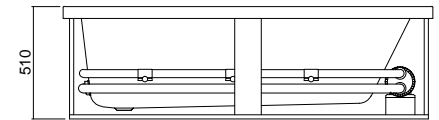

VARO

6 Spa jets

6 Whisper jets

Height with optional upstand 485 mm

Height with optional upstand 525 mm

Height with optional upstand 525 mm

Height with optional upstand 525 mm

145 litre working water capacity
 Internal depth-460mm (excludes optional 15mm upstand)
 Nominal framed bath & spa bath height - 510mm
 or 525mm with optional upstand