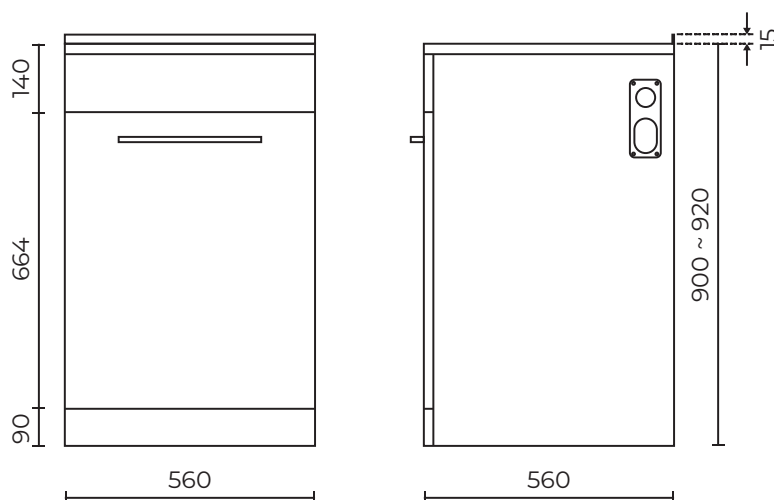

ELITE 560

Laundry Tub with Door

LEVDL560-DO-WW

Features:

- 100% waterproof cabinet
- Quality stainless steel laundry tub with large capacity
- Soft close, reversible door
- 3 way valve and other pipe fittings included
- Solid tap landing with pre-drilled taphole
- Includes free child latch (installation required)
- Tapware not included

Size:

- 560x560x900mm

Warranty:

- 5 years

Colour:

- White

Accessories, wastes and tapware not included unless stated. Please note measurements are nominal only. Please measure product on site. Actual colours may vary.