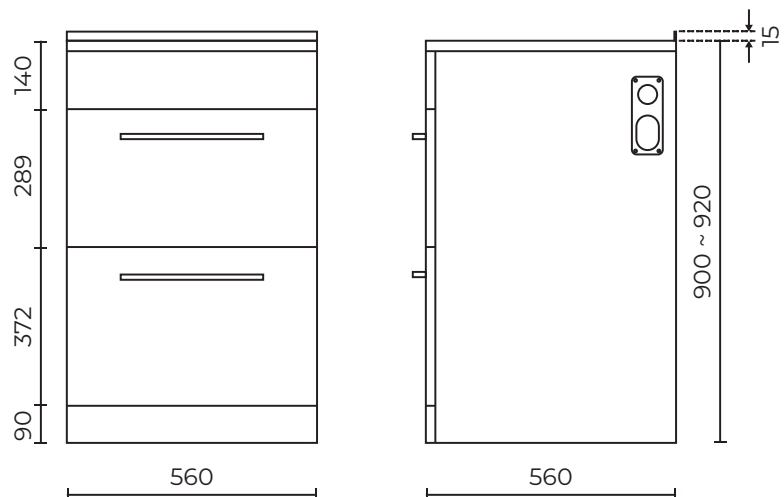

ELITE 560

Laundry Tub with Drawers

LEVDL560-DR-EL

Features:

- 100% waterproof cabinet
- Quality stainless steel laundry tub with large capacity
- Soft close drawers
- 3 way valve and other pipe fittings included
- Solid tap landing with pre-drilled taphole
- Tapware not included

Size:

- 560x560x900mm

Warranty:

- 5 years

Colour:

- Elm

Accessories, wastes and tapware not included unless stated. Please note measurements are nominal only. Please measure product on site. Actual colours may vary.