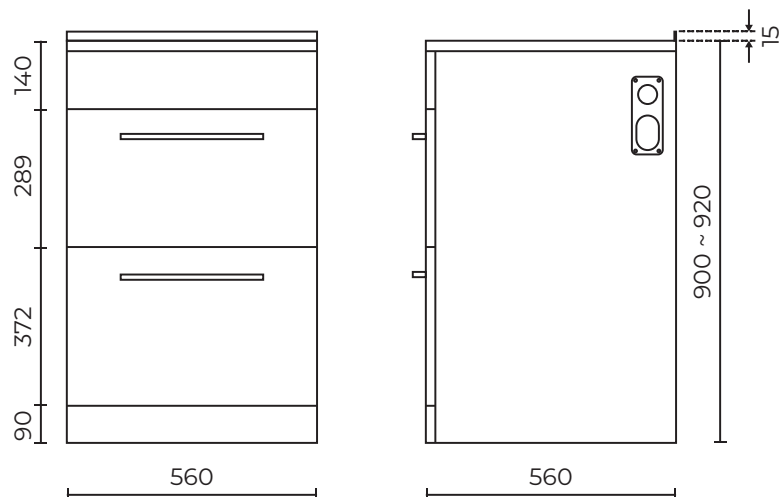

ELITE 560

Laundry Tub with Drawers

LEVDL560-DR-WW

Features:

- 100% waterproof cabinet
- Quality stainless steel laundry tub with large capacity
- Soft close drawers
- 3 way valve and other pipe fittings included
- Solid tap landing with pre-drilled taphole
- Tapware not included

Size:

- 560x560x900mm

Warranty:

- 5 years

Colour:

- White

Accessories, wastes and tapware not included unless stated. Please note measurements are nominal only. Please measure product on site. Actual colours may vary.