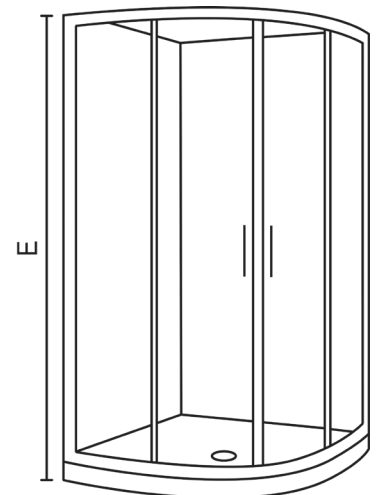

LE·VIVI

TECHNICAL DATA SHEET

CABRIS 900 Round Flat Wall Shower Enclosure – White

LEVCA9X2RWH

Features:

- Twin sliding doors
- Dual quick release rollers
- Extra height (1860mm door)
- Complete with glue, silicone & waste trap
- Centre waste

Specifications:

- 900mm x 900mm
- European sanitary grade acrylic
- 35mm tray upstand
- Overall height 1940mm
- Safety glass AS/NZS 2208:1996

Parts Description:

- LEVNL2142N9WH (Doors)
- LEVWLF92SWH (Wall)
- LEVAUR90 (Tray)
- LEVGP2 (Glue pack)
- LEVGD6 (Trap)

Colour:

- White

Size:

A = 900mm B = 450mm
C = 900mm D = 450mm
E = 1940mm

Warranty:

- 10 years on Acrylic walls, tray and doors
- 2 years on shower seals

ACCESSORIES, WASTES AND TAPWARE NOT INCLUDED UNLESS STATED. PLEASE NOTE MEASUREMENTS ARE NOMINAL ONLY. PLEASE MEASURE PRODUCT ON SITE