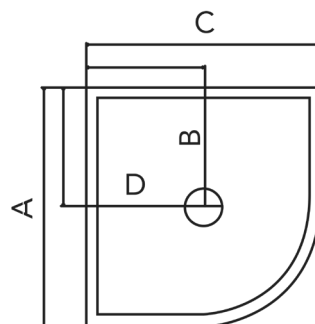

LE·VIVI

TECHNICAL DATA SHEET

CABRIS 900 Round Flat Wall Shower Enclosure – White

LEVCA9X2RWH

Features:

- Twin sliding doors
- Dual quick release rollers
- Extra height (1860mm door)
- Complete with glue, silicone & waste trap
- Centre waste

Specifications:

- 900mm x 900mm
- European sanitary grade acrylic
- 35mm tray upstand
- Overall height 1940mm
- Safety glass AS/NZS 2208:1996

Parts Description:

- LEVNL2142N9WH (Doors)
- LEVWLF92SWH (Wall)
- LEVAUR90 (Tray)
- LEVGP2 (Glue pack)
- LEVGD6 (Trap)

Colour:

- White

Size:

A = 900mm B = 450mm
C = 900mm D = 450mm
E = 1940mm

Warranty:

- 10 years on Acrylic walls, tray and doors
- 2 years on shower seals

ACCESSORIES, WASTES AND TAPWARE NOT INCLUDED UNLESS STATED. PLEASE NOTE MEASUREMENTS ARE NOMINAL ONLY. PLEASE MEASURE PRODUCT ON SITE