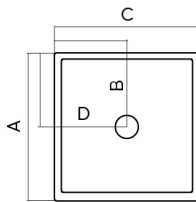

LE·VIVI

TECHNICAL DATA SHEET

CABRIS 900 Square Moulded Wall Shower Enclosure – Polished

LEVCA9X2MWPOL

Features:

- Pivot hinge door
- Solid chrome on brass handle
- Extra height (1860mm door)
- Complete with glue, silicone & waste trap
- Magnetic close door
- Centre waste

Specifications:

- 900mm x 900mm
- European sanitary grade acrylic
- 35mm tray upstand
- Left or Right hand moulding
- Safety glass AS/NZS 2208:1996

Parts Description:

- LEVNL1221N9POL (Doors)
- LEVWL92SMW (Wall)
- LEVAUF90 (Tray)
- LEVGP2 (Glue pack)
- LEVGD6 (Trap)

Colour:

- Polished/Clear Glass

Size:

A = 900mm
C = 900mm
E = 1940mm
G = 930mm
I = 340mm

B = 450mm
D = 450mm
F = 450mm
H = 790mm

ACCESSORIES, WASTES AND TAPWARE NOT INCLUDED UNLESS STATED. PLEASE NOTE MEASUREMENTS ARE NOMINAL ONLY. PLEASE MEASURE PRODUCT ON SITE