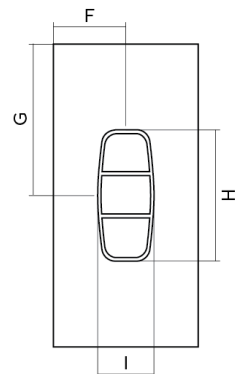

LE·VIVI

TECHNICAL DATA SHEET

CABRIS 900 Square Moulded Wall Shower Enclosure – Polished

LEVCA9X2MWPOL

Features:

- Pivot hinge door
- Solid chrome on brass handle
- Extra height (1860mm door)
- Complete with glue, silicone & waste trap
- Magnetic close door
- Centre waste

Specifications:

- 900mm x 900mm
- European sanitary grade acrylic
- 35mm tray upstand
- Left or Right hand moulding
- Safety glass AS/NZS 2208:1996

Parts Description:

- LEVNL1221N9POL (Doors)
- LEVWL92SMW (Wall)
- LEVAUF90 (Tray)
- LEVGP2 (Glue pack)
- LEVGD6 (Trap)

Colour:

- Polished/Clear Glass

Size:

A = 900mm
C = 900mm
E = 1940mm
G = 930mm
I = 340mm

B = 450mm
D = 450mm
F = 450mm
H = 790mm

ACCESSORIES, WASTES AND TAPWARE NOT INCLUDED UNLESS STATED. PLEASE NOTE MEASUREMENTS ARE NOMINAL ONLY. PLEASE MEASURE PRODUCT ON SITE