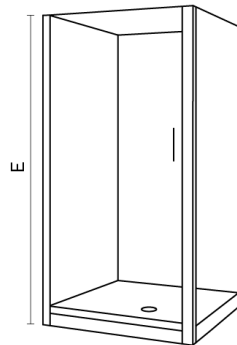

LE·VIVI

TECHNICAL DATA SHEET

CABRIS 900 Square Moulded Wall Shower Enclosure – Polished

LEVCA9X2MWPOL

Features:

- Pivot hinge door
- Solid chrome on brass handle
- Extra height (1860mm door)
- Complete with glue, silicone & waste trap
- Magnetic close door
- Centre waste

Specifications:

- 900mm x 900mm
- European sanitary grade acrylic
- 35mm tray upstand
- Left or Right hand moulding
- Safety glass AS/NZS 2208:1996

Parts Description:

- LEVNL1221N9POL (Doors)
- LEVWL92SMW (Wall)
- LEVAUF90 (Tray)
- LEVGP2 (Glue pack)
- LEVGD6 (Trap)

Colour:

- Polished/Clear Glass

Size:

A = 900mm
C = 900mm
E = 1940mm
G = 930mm
I = 340mm

B = 450mm
D = 450mm
F = 450mm
H = 790mm

ACCESSORIES, WASTES AND TAPWARE NOT INCLUDED UNLESS STATED. PLEASE NOTE MEASUREMENTS ARE NOMINAL ONLY. PLEASE MEASURE PRODUCT ON SITE