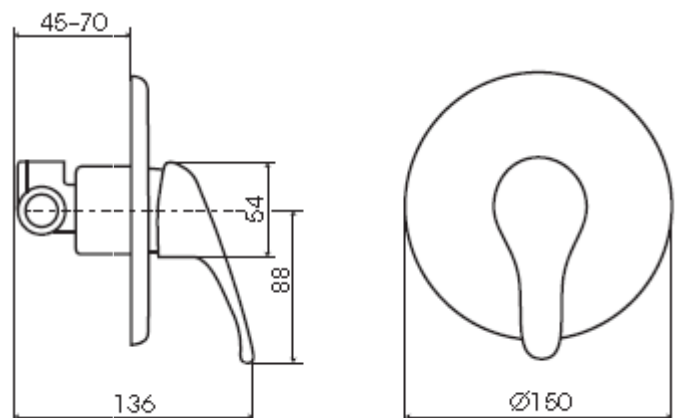

CLASSIC

Shower Mixer (All Pressure)

LEVSHRAPCP

Features:

- Solid DR brass construction
- Ceramic cartridge technology
- Functional design
- 150mm face plate
- Supplied with Non-return & isolation valve

Specifications:

- 40mm cartridge
- Suitable for all pressures.
- Min working pressure (35kPa)
- Max working pressure (1000kPa)
- Recommended working pressure (500kPa) as per AS/NZS3500

Spare Parts:

- LEVPCART (Cartridge)

Colour:

- Chrome

Warranty:

- 10 years
- 5 years on cartridge

ACCESSORIES, WASTES AND TAPWARE NOT INCLUDED UNLESS STATED. PLEASE NOTE MEASUREMENTS ARE NOMINAL ONLY. PLEASE MEASURE PRODUCT ON SITE