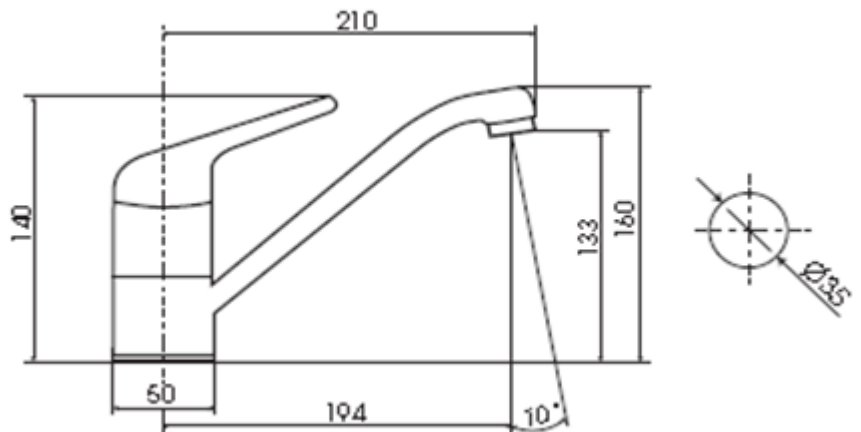

LE·VIVI

TECHNICAL DATA SHEET

CLASSIC

Sink Mixer (All Pressure)

LEVSNKAPCP

Features:

- Solid DR brass construction
- Ceramic cartridge technology
- Functional design
- All pressure
- Supplied with Non Return & Isolation valve

Specifications:

- 40mm cartridge
- 4 -Star WELS rating (Av flow 5.82L/ min)
- Low Pressure 4-Star 6.5l/min
- Min working pressure (35KPA)
- Max working pressure (1000kpa)
- Recommended working pressure (500kpa) as per AS/NZS3500

Spare Parts:

- LEVPCART (Cartridge)

Colour:

- Chrome

Warranty:

- 7 years

ACCESSORIES, WASTES AND TAPWARE NOT INCLUDED UNLESS STATED. PLEASE NOTE MEASUREMENTS ARE NOMINAL ONLY. PLEASE MEASURE PRODUCT ON SITE