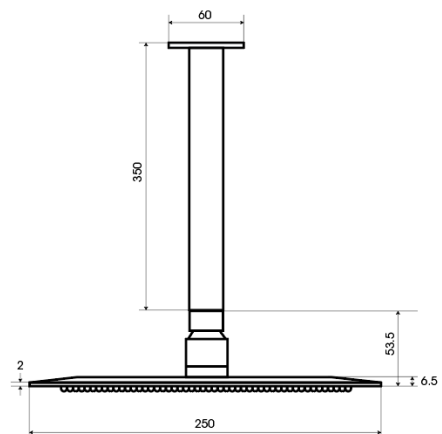

RAIN HEAD CEILING SHOWER

250mm Round Rain Head with 350mm Round Arm

LEV250RD350CEIL

Features:

- Polished mirror finish
- Round mounting plate
- Ultra-thin soft edges
- Round with cleanable rubber jets
- Available in square or round

Specifications:

Rainhead

- 250mm x 2mm
- #304 Stainless Steel
- Laser welded edges
- 3-Star WELS rating 8.5l/min

Shower Arm

- 350mm x 22mm
- Round brass construction
- 15mm male connection

Colour:

- Stainless Steel and Chrome

Warranty:

- 10 years

ACCESSORIES, WASTES AND TAPWARE NOT INCLUDED UNLESS STATED. PLEASE NOTE MEASUREMENTS ARE NOMINAL ONLY. PLEASE MEASURE PRODUCT ON SITE