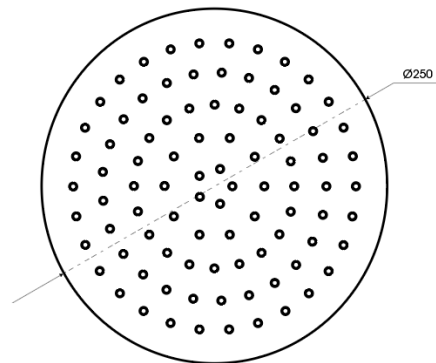

RAIN HEAD CEILING SHOWER

250mm Round Rain Head with 350mm Round Arm

LEV250RD350CEIL

Features:

- Polished mirror finish
- Round mounting plate
- Ultra-thin soft edges
- Round with cleanable rubber jets
- Available in square or round

Specifications:

Rainhead

- 250mm x 2mm
- #304 Stainless Steel
- Laser welded edges
- 3-Star WELS rating 8.5l/min

Shower Arm

- 350mm x 22mm
- Round brass construction
- 15mm male connection

Colour:

- Stainless Steel and Chrome

Warranty:

- 10 years

ACCESSORIES, WASTES AND TAPWARE NOT INCLUDED UNLESS STATED. PLEASE NOTE MEASUREMENTS ARE NOMINAL ONLY. PLEASE MEASURE PRODUCT ON SITE