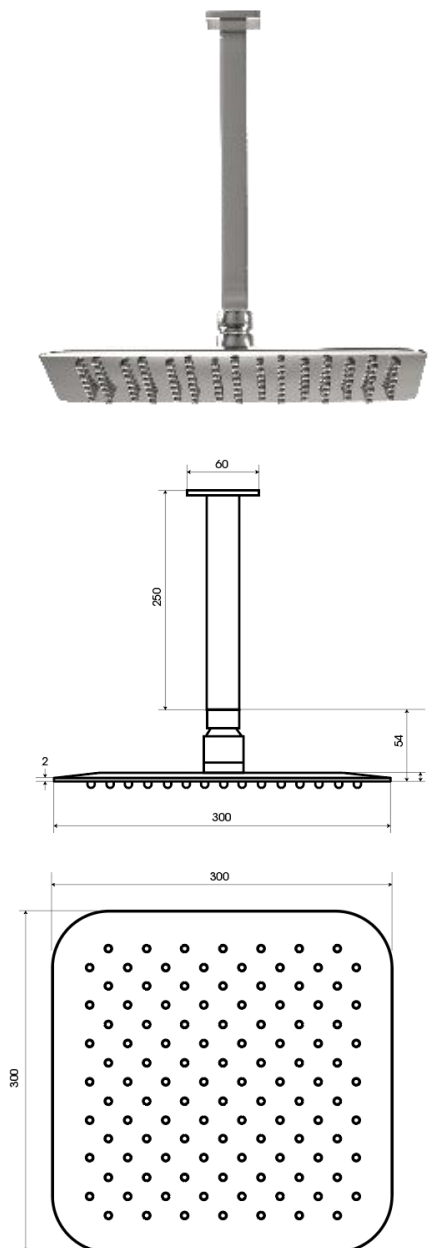

RAIN HEAD CEILING SHOWER

300mm Square Rain Head with 250mm Square Ceiling Arm

LEV300SQ250CEIL

Features:

- Polished mirror finish
- Ultra-thin soft edges
- Square with cleanable rubber jets
- Square mounting flange
- Also available in Round

Specifications:

Rainhead

- 300mm x 2mm
- #304 stainless steel
- Laser welded edges
- 3-Star WELS rating 8.5l/min

Shower Arm

- 250mm x 25mm x 25mm
- Square brass construction
- 15mm male connection

Colour:

- Stainless steel and Chrome

Warranty:

- 10 years

ACCESSORIES, WASTES AND TAPWARE NOT INCLUDED UNLESS STATED. PLEASE NOTE MEASUREMENTS ARE NOMINAL ONLY. PLEASE MEASURE PRODUCT ON SITE