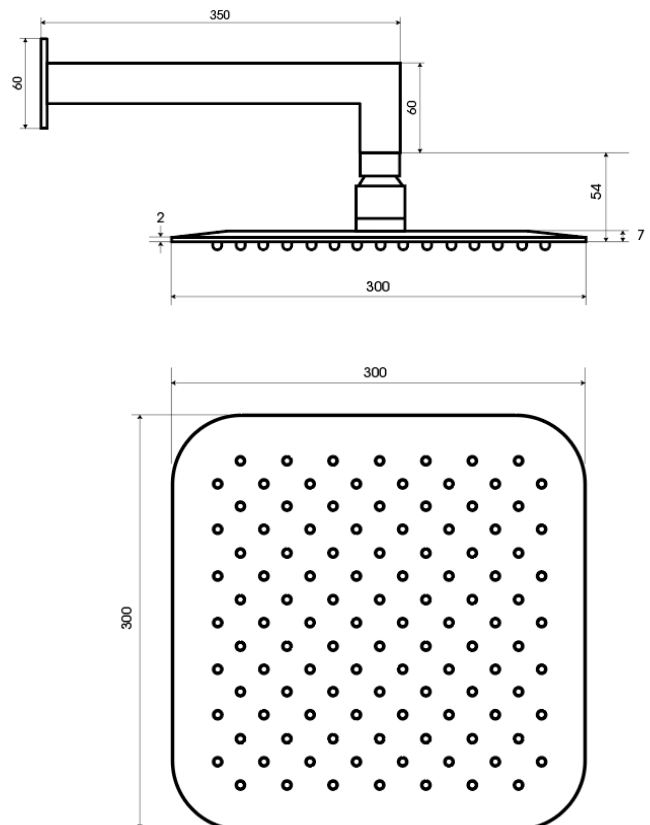

LE·VIVI

TECHNICAL DATA SHEET

RAIN HEAD WALL SHOWER

300mm Square Rain Head with
350mm Square Wall Arm

LEV300SQ350WALL

Features:

- Polished mirror finish
- Ultra-thin soft edges
- Square with cleanable rubber jets
- 350mm arm reach
- Also available in round
- Square mounting flange

Specifications:

Rain Head

- 300mm x 2mm
- #304 Stainless Steel
- Laser welded edges
- 3-Star WELS rating 8.5/min

Shower Arm

- 350mm x 25mm x 25mm
- Square brass construction
- 15mm male connection

Colour:

- Chrome and Stainless Steel

Warranty:

- 10 years

ACCESSORIES, WASTES AND TAPWARE NOT INCLUDED UNLESS STATED. PLEASE NOTE MEASUREMENTS ARE NOMINAL ONLY. PLEASE MEASURE PRODUCT ON SITE