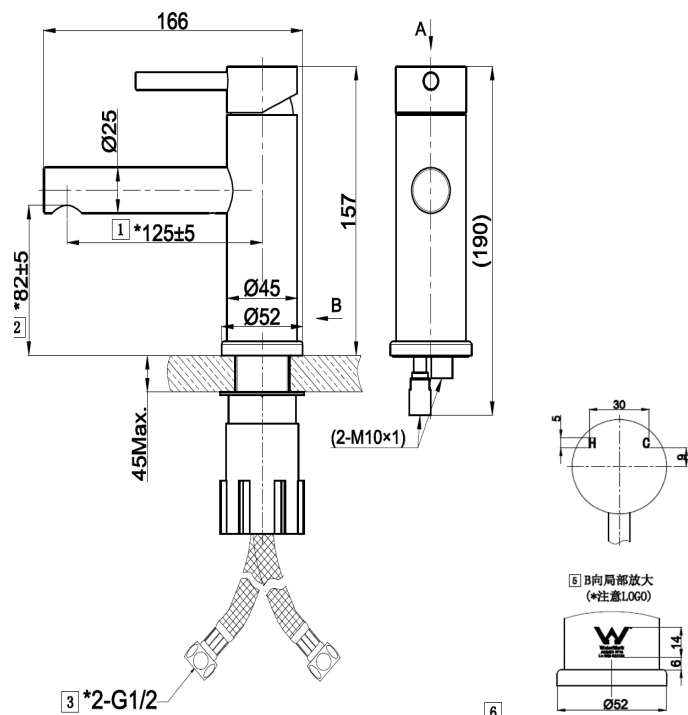

Warranty:

- 2 year warranty on PVD finish
- 5 year warranty on cartridge

ACCESSORIES, WASTES AND TAPWARE NOT INCLUDED UNLESS STATED. PLEASE NOTE MEASUREMENTS ARE NOMINAL ONLY. PLEASE MEASURE PRODUCT ON SITE