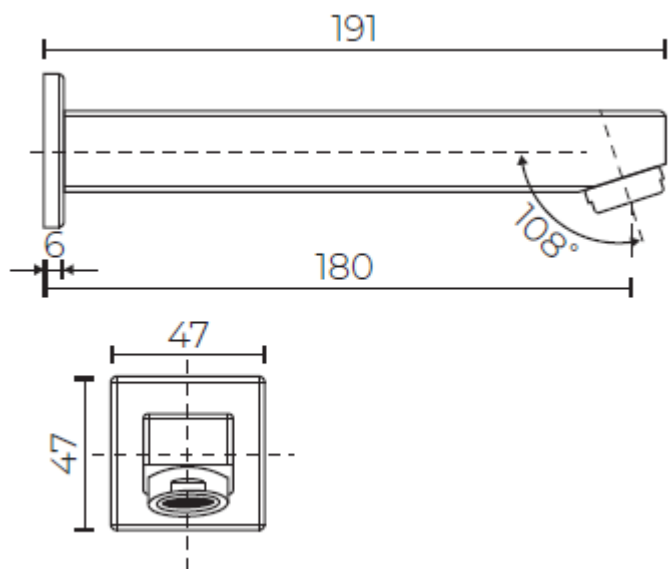

ELBA

Bath Spout

LEVELBBSCP | LEVELBBSBK

Features:

- Chrome plated (chrome) or powder coated (black) DR brass
- Modern design
- Suitable for all pressures

Specifications:

- 191mm length
- 180mm centre outlet
- 108° angle spout
- 15mm Female thread connection

Colour:

- Chrome or black

Warranty:

- 10 years on chrome
- 2 years on black

ACCESSORIES, WASTES AND TAPWARE NOT INCLUDED UNLESS STATED. PLEASE NOTE MEASUREMENTS ARE NOMINAL ONLY. PLEASE MEASURE PRODUCT ON SITE