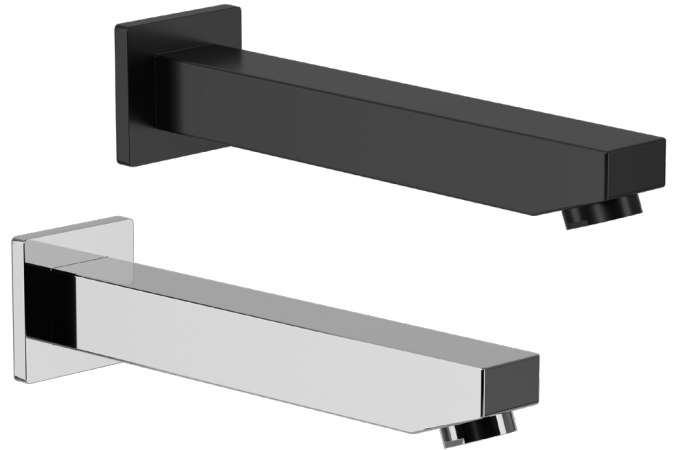

ELBA

Bath Spout

LEVELBBSCP | LEVELBBSBK

Features:

- Chrome plated (chrome) or powder coated (black) DR brass
- Modern design
- Suitable for all pressures

Specifications:

- 191mm length
- 180mm centre outlet
- 108° angle spout
- 15mm Female thread connection

Colour:

- Chrome or black

Warranty:

- 10 years on chrome
- 2 years on black

ACCESSORIES, WASTES AND TAPWARE NOT INCLUDED UNLESS STATED. PLEASE NOTE MEASUREMENTS ARE NOMINAL ONLY. PLEASE MEASURE PRODUCT ON SITE