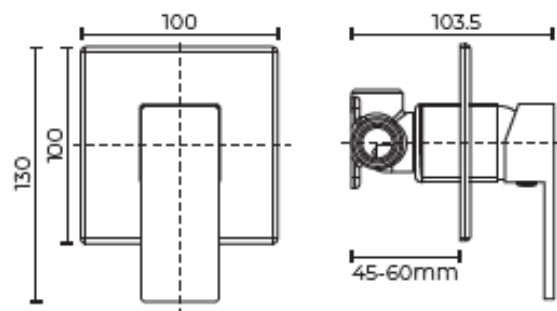

LE·VIVI

TECHNICAL DATA SHEET

ELBA

Shower Mixer

LEVELBSMMPCP | LEVELBSMMPBK

Features:

- Chrome plated (chrome) or powder coated (black) DR brass
- Ceramic cartridge technology
- Modern design
- Mains pressure

Specifications:

- 35mm cartridge
- Min working pressure 150kPa
- Max working pressure 1000kPa
- Recommended working pressure (500kPa) as per AS/NZS3500 (Fitted with PLV)

Spare Parts:

- LEVEM35BK1CART (Cartridge)
- LEVELBRSWBHDCP (Handle chrome)
- LEVELBRSWBHDBK (Handle black)
- LEVELBGRUBS (Grub screw)

Colour:

- Chrome or black

Warranty:

- 10 years on chrome
- 2 years on black
- 5 years on cartridge

ACCESSORIES, WASTES AND TAPWARE NOT INCLUDED UNLESS STATED. PLEASE NOTE MEASUREMENTS ARE NOMINAL ONLY. PLEASE MEASURE PRODUCT ON SITE