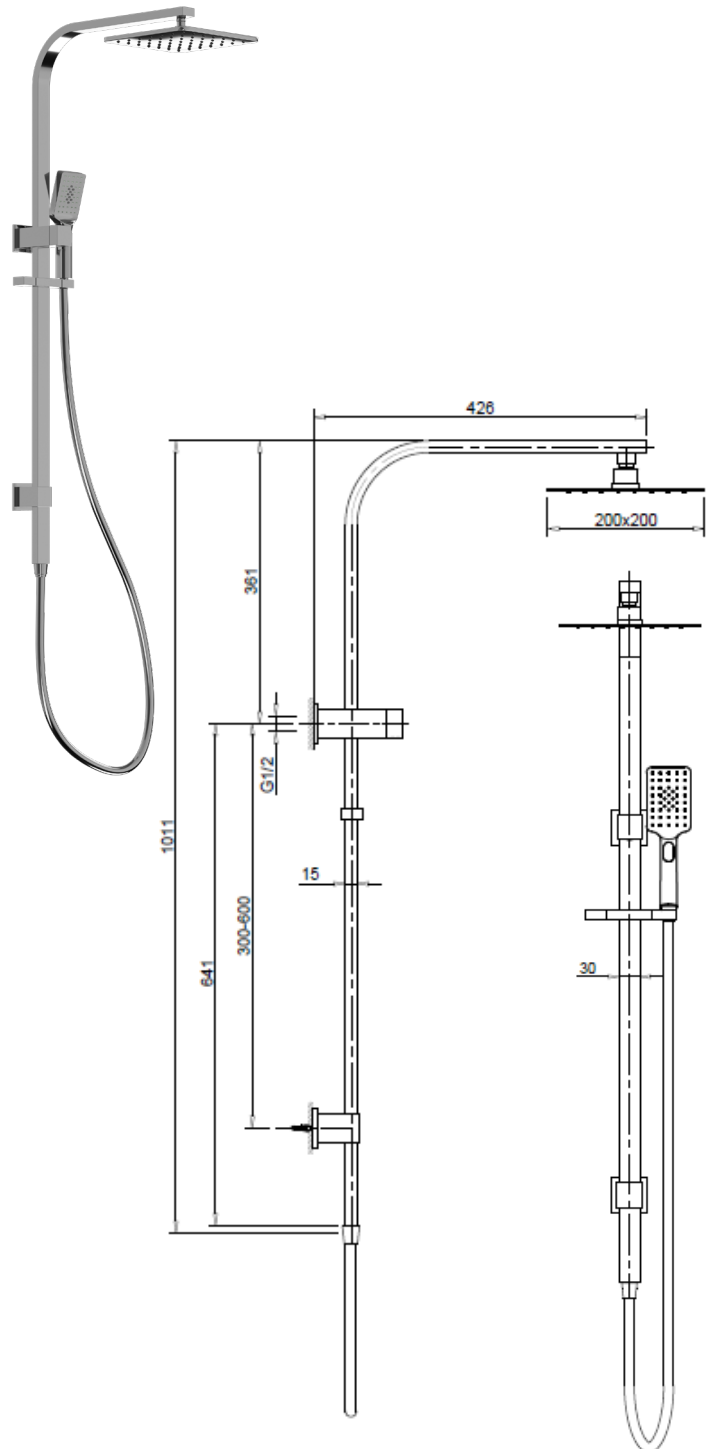

LE·VIVI

TECHNICAL DATA SHEET

ELBA Shower System Chrome

LEVELBSSCP

Features:

- 30mm x 15mm brass/chrome slide bar
- 200mm shower head
- Twist button quick adjust slide
- 1000mm slide shower length
- Multi-function hand shower head

Specifications:

- Adjustable rail centres
- Top water inlet position
- 1.5m hose
- 4 Star WELS rating (Av Flow 7l/Min)
- Min working pressure (150KPA)
- Max working pressure (1000kpa)
- Recommended working pressure (500kpa) as per AS/NZS3500 (Fitted with PLV)

Colour:

- Chrome

Warranty:

- 10 years on tapware

ACCESSORIES, WASTES AND TAPWARE NOT INCLUDED UNLESS STATED. PLEASE NOTE MEASUREMENTS ARE NOMINAL ONLY. PLEASE MEASURE PRODUCT ON SITE