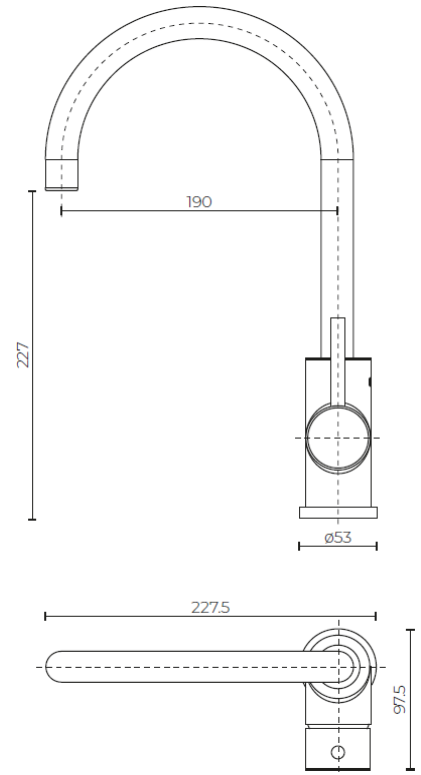

LE·VIVI

TECHNICAL DATA SHEET

MILAN

Gooseneck Sink Mixer

LEVMILSNKMPCP | LEVMILSNKMPBK

Features:

- Chrome plated (chrome) or powder coated (black) DR brass
- Ceramic cartridge technology
- Pin lever handle
- Mains pressure

Specifications:

- 35mm cartridge
- 4-Star WELS rating (Av flow 7L/Min)
- Min working pressure (150kPa)
- Max working pressure (1000kPa)
- Recommended working pressure (500kPa) as per AS/NZS3500 (Fitted with PLV)

Spare Parts:

- LEVEM35BK1CART (Cartridge)
- LEVMILHANDLECP (Handle chrome)
- LEVMILHANDLEBK (Handle black)
- LEVMILGRUBS (Grub screw)
- LEVMILSNKFK (Fixing kit)
- LEVEMFH350 (Pair flexi hoses)

Colour:

- Chrome or black

Warranty:

- 10 years on chrome
- 2 years on black
- 5 years on cartridge

ACCESSORIES, WASTES AND TAPWARE NOT INCLUDED UNLESS STATED. PLEASE NOTE MEASUREMENTS ARE NOMINAL ONLY. PLEASE MEASURE PRODUCT ON SITE