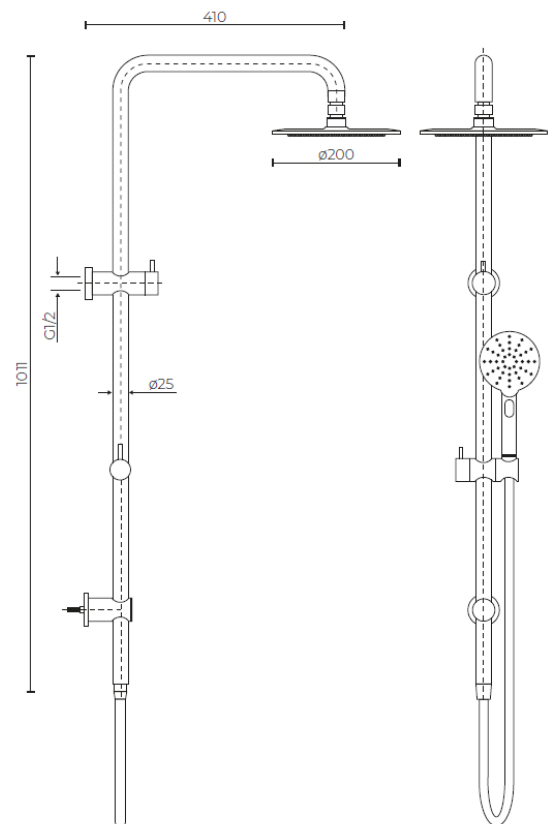

LE·VIVI

TECHNICAL DATA SHEET

MILAN

Shower System Chrome or Black

LEVMISSCP | LEVMISSBK

Features:

- 25mm slide bar
- 120mm multi-function head
- 200mm fixed rain head
- Pin lever adjust slide height
- Diverts between rain head and slide shower

Specifications:

- 300-600mm adjustable rail centres
- 1.5m hose
- Built in non-return valve
- 4 Star WELS rating (Av flow 8L/Min)
- Min working pressure 150kPa
- Max working pressure 1000kPa
- Recommended working pressure (500kPa) as per AS/NZS3500 (Fitted with PLV)

Spare Parts:

- LEVJ210371CP (Multi-function head chrome)
- LEVJ210371BK (Multi-function head black)
- LEVP21516PS (1.5m hose chrome)
- LEVP21516BK (1.5m hose black)

Colour:

- Chrome or black

Warranty:

- 10 years on chrome
- 2 years on black

ACCESSORIES, WASTES AND TAPWARE NOT INCLUDED UNLESS STATED. PLEASE NOTE MEASUREMENTS ARE NOMINAL ONLY. PLEASE MEASURE PRODUCT ON SITE