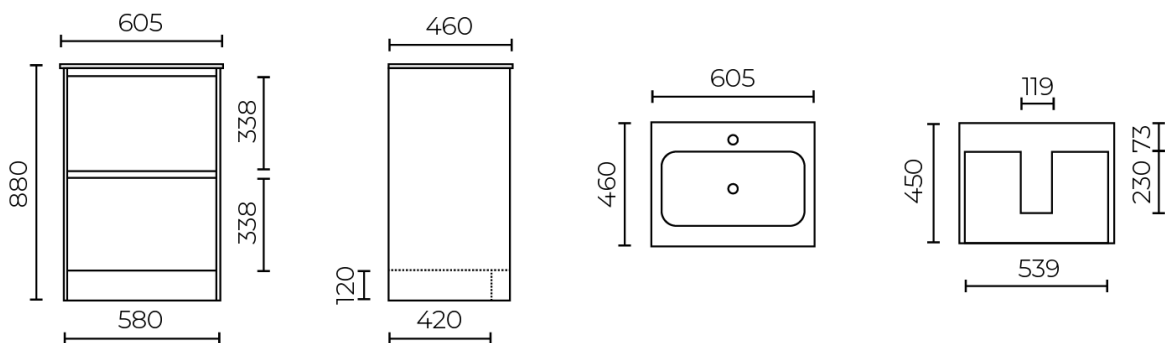

CIBOLO

600mm Floor Standing Vanity

LEVCIB60VCWH

Features:

- NEW Etna 20mm vitreous china top
- Chrome overflow slot
- Soft close finger pull drawers

Specifications:

- One tap-hole
- Finger pull
- Construction from E1 moisture resistant board
- Full gloss cabinet
- 2 x full depth drawers with cut-outs
- DTC luxury soft close runners

Colour:

- White

Parts:

- LEVETNA600 (vitreous china top)
- LEVCIB60CABWH (Cabinet)

Warranty:

- 10 years on top
- 7 years on cabinet

ACCESSORIES, WASTES AND TAPWARE NOT INCLUDED UNLESS STATED. PLEASE NOTE MEASUREMENTS ARE NOMINAL ONLY. PLEASE MEASURE PRODUCT ON SITE