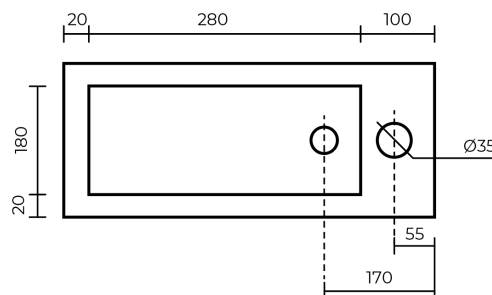

LE·VIVI

TECHNICAL DATA SHEET

LEEDS

Floor-standing Vanity

LEVLEE40FSVWH / LEVLEE40FSVCO / LEVLEE40FSVDW

Features:

- Reversible polymarble top
- One tap hole Left or Right side
- Single door with soft close hinges

Specifications:

- 1 internal shelf
- 325mm Chrome blade handle
- Construction from E1 moisture resistant board
- Door hinges on left side only

Colour:

- Gloss White, Charred Oak, Driftwood

Size

A = 870mm

B = 400mm

C = 220mm

Inside of basin 270mm x 180mm x 80mm

Warranty:

- 7 year warranty on polymarble top and
5 year warranty on cabinet

ACCESSORIES, WASTES AND TAPWARE NOT INCLUDED UNLESS STATED. PLEASE NOTE MEASUREMENTS ARE NOMINAL ONLY.
PLEASE MEASURE PRODUCT ON SITE. ACTUAL COLOURS MAY VARY