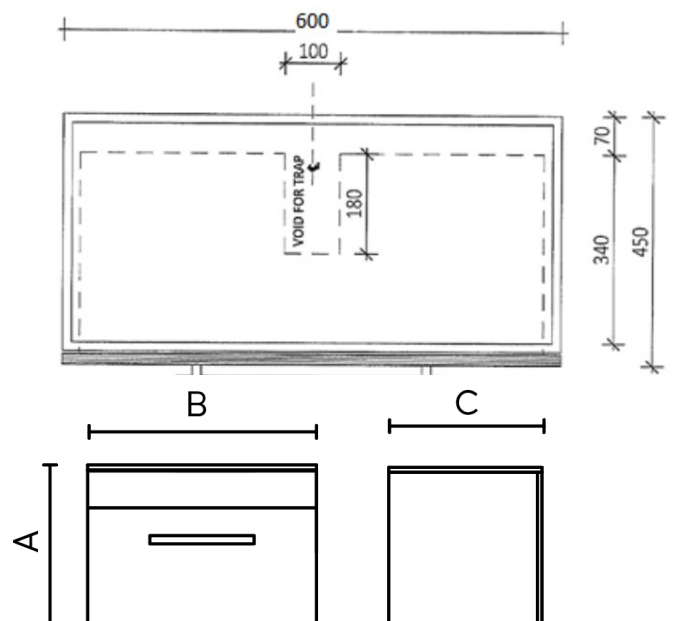

YORK 600mm Prima Single Drawer Wall-hung Vanity

LEVYOPRI60VWH

Features:

- 12mm matt white solid surface slab top
- Full extension luxury runners on drawers
- Soft close drawer
- Suitable for single above counter basin only
- Basin sold separately

Specifications:

- Solid surface slab must be drilled onsite by installer
- Solid chrome bar handle
- E1 Moisture Resistant Board

Colours:

- Gloss White

Parts Description:

- LEVPSS60012 (top)
- LEVYO6WHSDWH (Cabinet)

Size

A=500mm

B=600mm

C=460mm

Warranty

- 10 years on top
- 7 years on cabinet

ACCESSORIES, WASTES AND TAPWARE NOT INCLUDED UNLESS STATED. PLEASE NOTE MEASUREMENTS ARE NOMINAL ONLY.
PLEASE MEASURE PRODUCT ON SITE. ACTUAL COLOURS MAY VARY