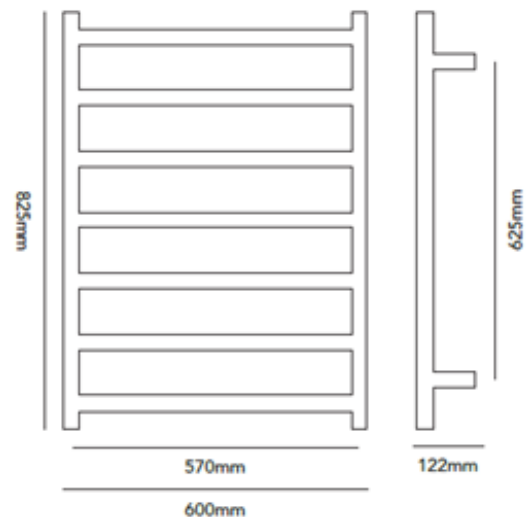

LE·VIVI

TECHNICAL DATA SHEET

HEATED TOWEL WARMER

7 Bar Round

LEVWHAC825

Features:

- Sleek round bar design
- Left or right-hand wiring
- Exposed or concealed wiring

Specifications:

- IP45 rated
- Suitable for Zone 1 bathroom use
- Compliant with AS/NZ 60335
- 88Kw

Colour:

- Polished stainless steel

Size:

- 825 x 600 x 625 x 122mm

Warranty:

- 5 years

ACCESSORIES, WASTES AND TAPWARE NOT INCLUDED UNLESS STATED. PLEASE NOTE MEASUREMENTS ARE NOMINAL ONLY. PLEASE MEASURE PRODUCT ON SITE