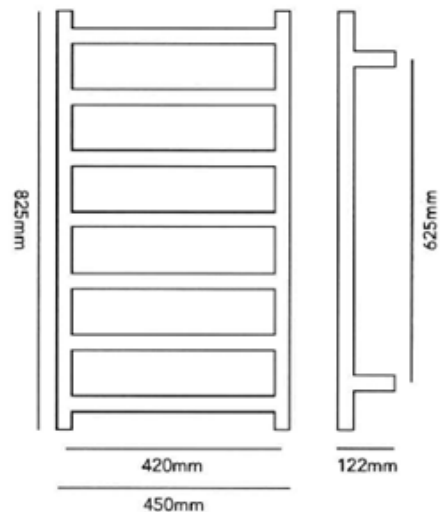

LE·VIVI

TECHNICAL DATA SHEET

HEATED TOWEL WARMER 7 Bar Slim Square

LEVWHAS825S

Features:

- Sleek square bar design
- Left or right-hand wiring
- Exposed or concealed wiring

Specifications:

- IP45 rated
- Suitable for Zone 1 bathroom use
- Compliant with AS/NZ 60335
- 66Kw

Colour:

- Polished stainless steel

Size:

- 825 x 450 x 625 x 122mm

Warranty:

- 5 years

ACCESSORIES, WASTES AND TAPWARE NOT INCLUDED UNLESS STATED. PLEASE NOTE MEASUREMENTS ARE NOMINAL ONLY. PLEASE MEASURE PRODUCT ON SITE