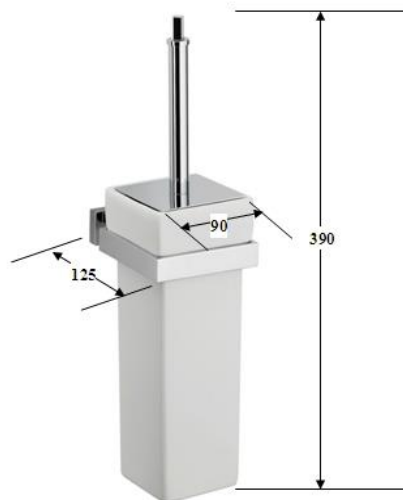

LUISA

Toilet Brush & Holder

LEV7207

Features:

- Removable ceramic holder
- Modern square design
- Solid construction

Specifications:

- Chrome on brass construction

Colour:

- Chrome/White

Size:

- 390 x 125 mm

Warranty:

- 5 years

ACCESSORIES, WASTES AND TAPWARE NOT INCLUDED UNLESS STATED. PLEASE NOTE MEASUREMENTS ARE NOMINAL ONLY. PLEASE MEASURE PRODUCT ON SITE