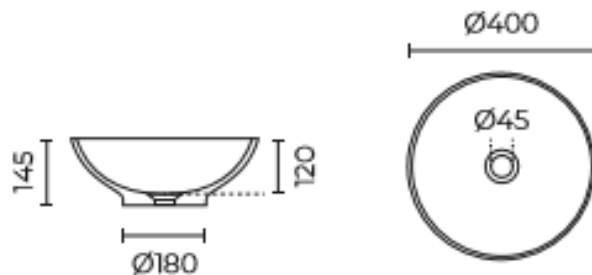

LISO

Classic - Round 400 Solid Surface Vessel

LEVLISCR40VESWH

Features:

- Solid Surface round vessel
- Traditional shaped
- Matt finish

Specifications:

- 400 x 400 x 160mm
- Suits 32mm waste
- Matching Solid Surface waste lid available - sold separately (LEVVASSLMW + LEVPW32)

Colours:

- Matt White

Warranty:

- 10 year warranty

Cleaning Instructions:

- Scotch brite pad with Jif or abrasive cleaners are fine for removing marks and stains from the surface.

ACCESSORIES, WASTES AND TAPWARE NOT INCLUDED UNLESS STATED. PLEASE NOTE MEASUREMENTS ARE NOMINAL ONLY.
PLEASE MEASURE PRODUCT ON SITE. ACTUAL COLOURS MAY VARY