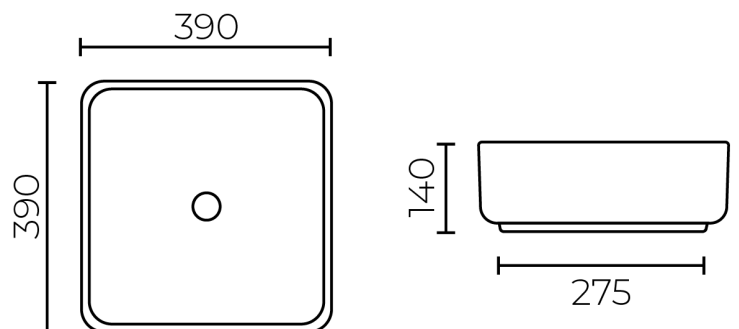

PIAZZO

390mm Square Vessel with Rounded Corners

LEVPIAVESMW, LEVPIAVESMB, LEVPIAVESLG, LEVPIAVESDG

Features:

- Ceramic square vessel with rounded corners
- Matt finish

Specifications:

- 390 x 390 x 140mm

Colours:

- Matt White
- Matt Black
- Matt Light Grey
- Matt Dark Grey

Warranty:

- 10 year warranty

ACCESSORIES, WASTES AND TAPWARE NOT INCLUDED UNLESS STATED. PLEASE NOTE MEASUREMENTS ARE NOMINAL ONLY.
PLEASE MEASURE PRODUCT ON SITE. ACTUAL COLOURS MAY VARY