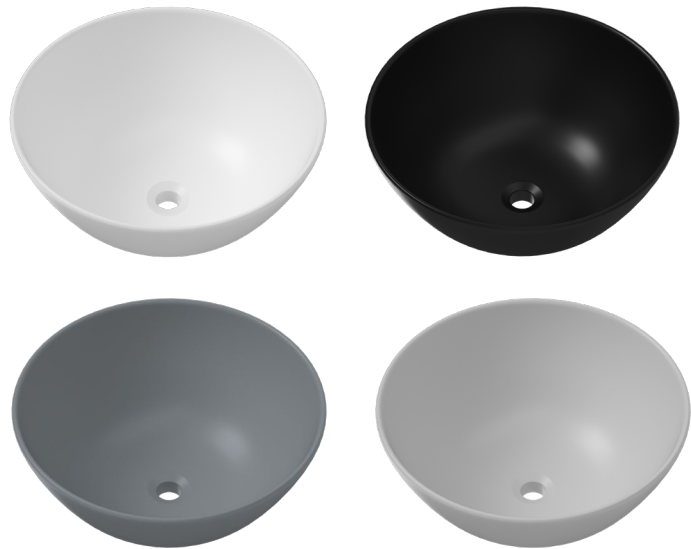

VASO

400mm Round Vessel Basin

LEVVASVESMW, LEVVASVESMB, LEVVASVESLG, LEVVASVESDG

Features:

- Ceramic round vessel
- Traditional shaped vessel
- Matt finish

Specifications:

- 400 x 400 x 150mm

Colours:

- Matt White
- Matt Black
- Matt Light Grey
- Matt Dark Grey

Warranty:

- 10 year warranty

ACCESSORIES, WASTES AND TAPWARE NOT INCLUDED UNLESS STATED. PLEASE NOTE MEASUREMENTS ARE NOMINAL ONLY.
PLEASE MEASURE PRODUCT ON SITE. ACTUAL COLOURS MAY VARY