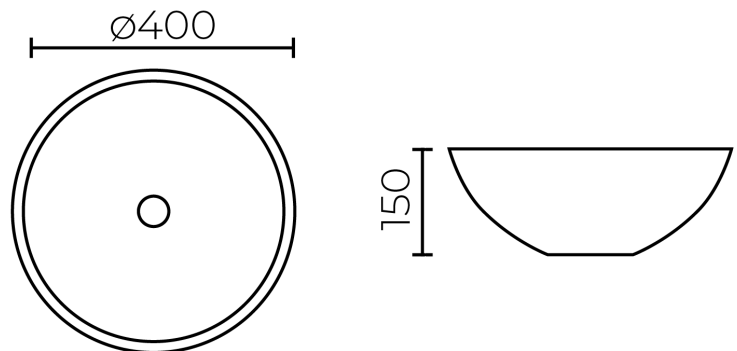

VASO

400mm Round Vessel Basin

LEVVASVESMW, LEVVASVESMB, LEVVASVESLG, LEVVASVESDG

Features:

- Ceramic round vessel
- Traditional shaped vessel
- Matt finish

Specifications:

- 400 x 400 x 150mm

Colours:

- Matt White
- Matt Black
- Matt Light Grey
- Matt Dark Grey

Warranty:

- 10 year warranty

ACCESSORIES, WASTES AND TAPWARE NOT INCLUDED UNLESS STATED. PLEASE NOTE MEASUREMENTS ARE NOMINAL ONLY.
PLEASE MEASURE PRODUCT ON SITE. ACTUAL COLOURS MAY VARY