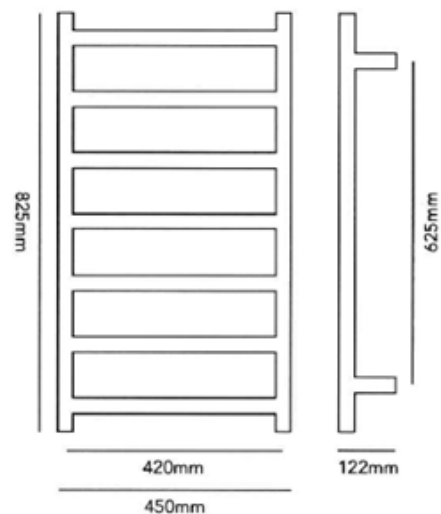

HEATED TOWEL WARMER

7 Bar Slim Round

LEVWHA825S

Features:

- Sleek round bar design
- Left or right-hand wiring
- Exposed or concealed wiring

Specifications:

- IP45 rated
- Suitable for Zone 1 bathroom use
- Compliant with AS/NZ 60335
- 70 watts

Colour:

- Polished stainless steel

Size:

- 825 x 450 x 625 x 122mm

Warranty:

- 5 years

ACCESSORIES, WASTES AND TAPWARE NOT INCLUDED UNLESS STATED. PLEASE NOTE MEASUREMENTS ARE NOMINAL ONLY. PLEASE MEASURE PRODUCT ON SITE