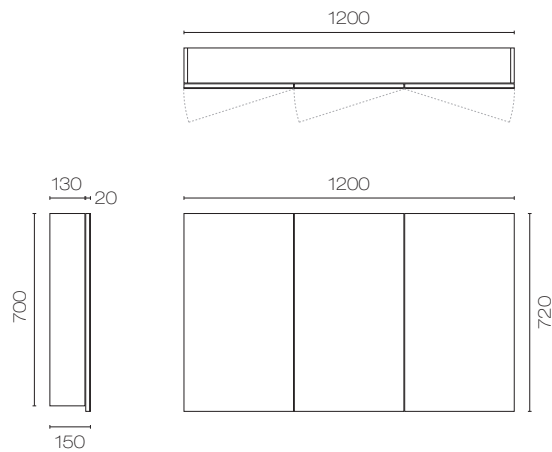

CAPRI

Mirror Cabinet

900mm–1200mm 3 Door

LEVCAP90MC | LEVCAP120MC

Features:

- 6 Colour options available
- 3 Doors

Available in:

- 900mm, 1200mm

Line Drawings

LEVCAP90MC

LEVCAP120MC