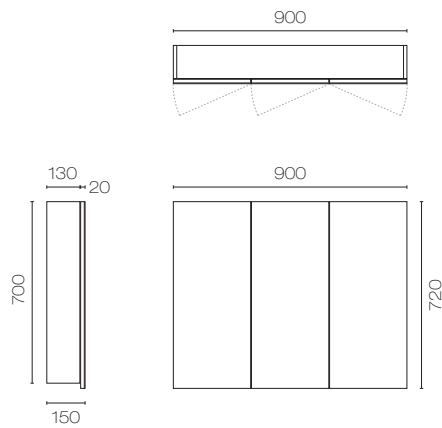

CAPRI

Mirror Cabinet

900mm–1200mm 3 Door

LEVCAP90MC | LEVCAP120MC

Features:

- 6 Colour options available
- 3 Doors

Available in:

- 900mm, 1200mm

Line Drawings

LEVCAP90MC

LEVCAP120MC