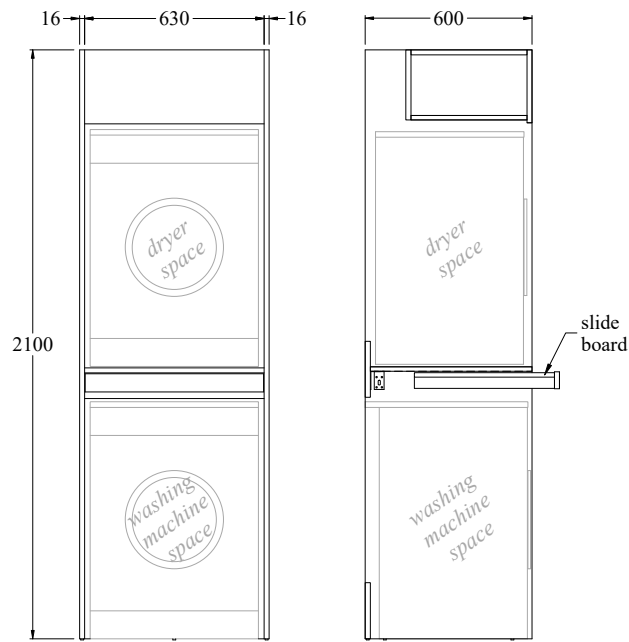

LAUNDRY STATION

Stacker 2100mm with Soft Close Door and Slide Board Flat Pack

LEVSTACKEREL | LEVSTACKERMW

Features:

- 100% water proof cabinet
- Includes pull out sliding shelf for added bench space
- Two cabinet colour options
- Assembly required
- No. of Doors: 1

Size (width x depth x height):

- 662 x 610 x 2100mm

Warranty:

- 5 years

Available Cabinet Colours:

- Elm Woodgrain or Matt White

LEVSTACKEREL (Elm Woodgrain Cabinet)

LEVSTACKERMW (Matt White Cabinet)

Tapware, appliances, accessories and wastes not included, unless otherwise stated.
Please note measurements are nominal only, please measure product on site. Actual colours may vary.

Line Drawings

LEVSTACKEREL | LEVSTACKERMW