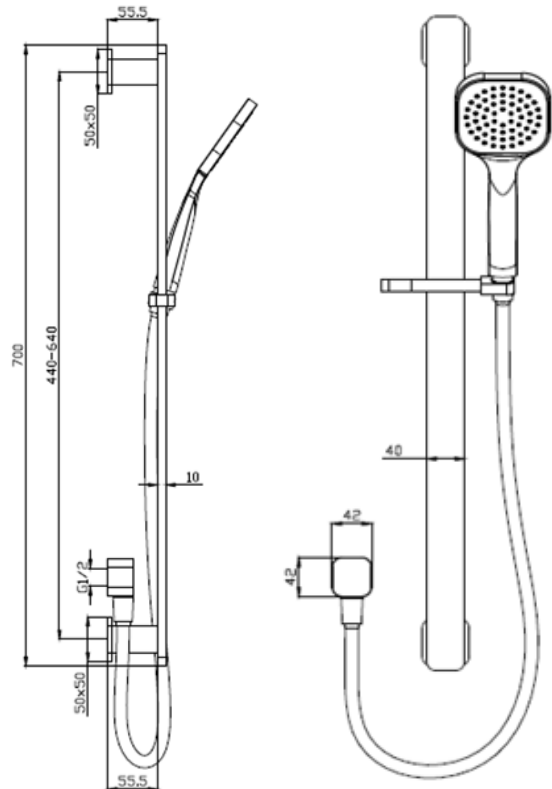

LE·VIVI

TECHNICAL DATA SHEET

ROMA

All Pressure Slide Shower

LEVROMSSAPCP/LEVROMSSAPBK

Features:

- Single function self-cleaning head
- Flexible 1.5m hose
- Adjustable slide height
- Big bore hose
- Chrome soap dish

Specifications:

- 4-Star WELS rating (Nominal flow rate 6.88L/min)
- Low Pressure 3-Star WELS (Nominal flow 6.04L/Min)
- 590mm rail
- Complete with chrome/black brass wall elbow
- Brass chrome/black rail

Parts Description:

- LEVROMMSHCPC/LEVROMMSHBK (Single function shower head)
- LEVROMBBHCPC/LEVROMBBHBK (Big bore hose)
- LEVROMSMFPCPC/LEVROMSMFPBK (Face plate)

Colour:

- Chrome/Black

Warranty:

- 10 years chrome - 2 years black

ACCESSORIES, WASTES AND TAPWARE NOT INCLUDED UNLESS STATED. PLEASE NOTE MEASUREMENTS ARE NOMINAL ONLY. PLEASE MEASURE PRODUCT ON SITE