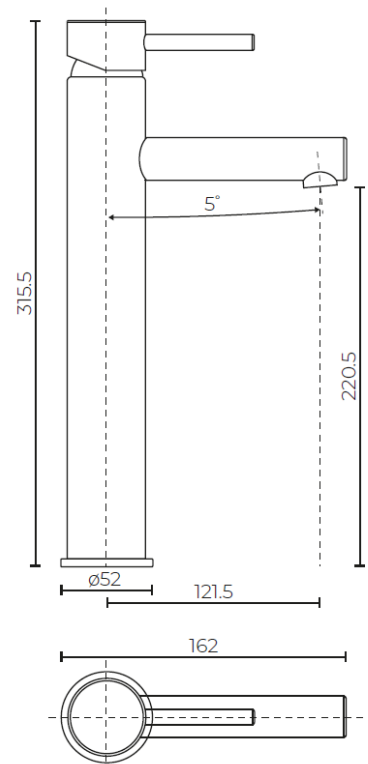

LE·VIVI

TECHNICAL DATA SHEET

MILAN

Extended Basin Mixer

LEVMILEXBMMPCP | LEVMILEXBMMPBK

Features:

- Chrome plated (chrome) or powder coated (black) DR brass
- Ceramic cartridge technology
- Pin lever handle
- Mains pressure

Specifications:

- 35mm cartridge
- 5-Star WELS rating (Av flow 6L/Min)
- Min working pressure 150kPa
- Max working pressure 1000kPa
- Recommended working pressure (500kPa) as per AS/NZS3500 (Fitted with PLV)

Spare Parts:

- LEVEM35BK1CART (Cartridge)
- LEVMILHANDLECP (Handle chrome)
- LEVMILHANDLEBK (Handle black)
- LEVMILGRUBS (Grub Screw)
- LEVMILEXTBFK (Fixing kit)
- LEVEMFH450 (Pair flexi hoses)

Colour:

- Chrome or black

Warranty:

- 10 years on chrome
- 2 years on black
- 5 years on cartridge

ACCESSORIES, WASTES AND TAPWARE NOT INCLUDED UNLESS STATED. PLEASE NOTE MEASUREMENTS ARE NOMINAL ONLY. PLEASE MEASURE PRODUCT ON SITE