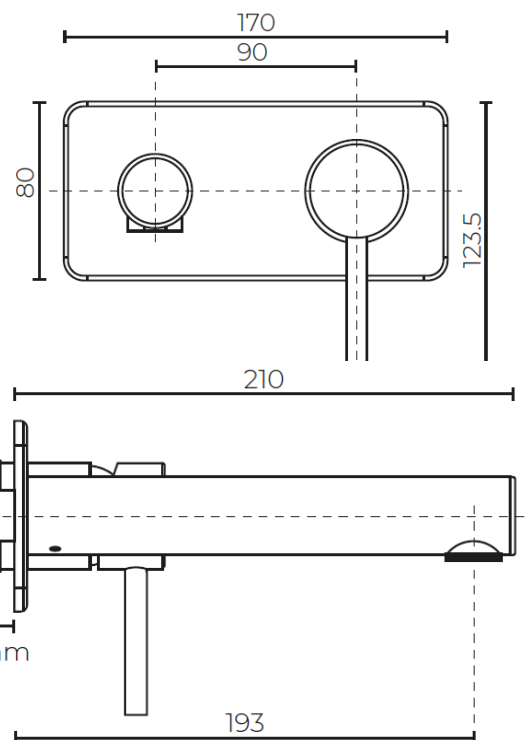

LE·VIVI

TECHNICAL DATA SHEET

MILAN

Wall Basin Mixer

LEVMILWBMMPCP | LEVMILWBMMPBK

Features:

- Chrome plated (chrome) or powder coated (black) DR brass
- Ceramic cartridge technology
- Pin lever handle
- Functional design
- Mains pressure

Specifications:

- 35mm cartridge
- 5-Star WELS rating (Av flow 6L/Min)
- Min working pressure 150kPa
- Max working pressure 1000kPa
- Recommended working pressure (500kPa) as per AS/NZS3500 (Fitted with PLV)

Spare Parts:

- LEVEM35BK1CART (Cartridge)
- LEVMILHANDLECP (Handle chrome)
- LEVMILHANDLEBK (Handle black)
- LEVMILGRUBS (Grub screw)

Colour:

- Chrome or black

Warranty:

- 10 years on chrome
- 2 years on black
- 5 years on cartridge

ACCESSORIES, WASTES AND TAPWARE NOT INCLUDED UNLESS STATED. PLEASE NOTE MEASUREMENTS ARE NOMINAL ONLY. PLEASE MEASURE PRODUCT ON SITE