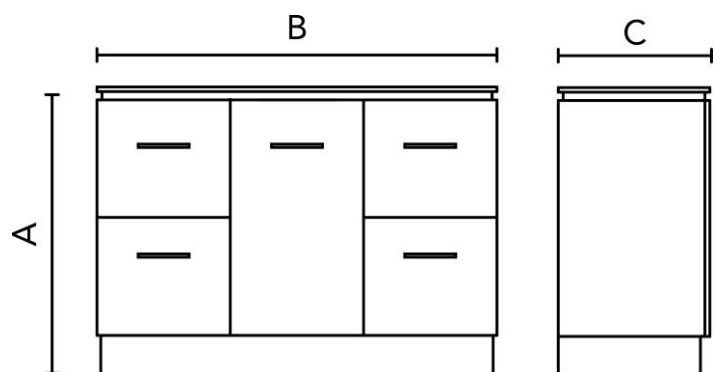

LE·VIVI

TECHNICAL DATA SHEET

DEVON 1200mm Vanity

LEVDE12VWH

Features:

- 20mm slimline VC top
- Soft close doors
- Adjustable hinges and removable door
- Full extension runners on drawers
- King size height
- Curved chrome bar handles
- Leg or plinth options

Specifications:

- Full gloss cabinet
- Construction from E1 moisture resistant board
- 1 x door 4 x drawers

Colour:

- Gloss White

Parts:

- LEV9120E (VC top)
- LEVDEKICK12WH (Cabinet)

Size

A = 880mm (including top)

B = 1200mm

C = 460mm

Warranty

- 7 year warranty on VC top and 5 year warranty on cabinet

ACCESSORIES, WASTES AND TAPWARE NOT INCLUDED UNLESS STATED. PLEASE NOTE MEASUREMENTS ARE NOMINAL ONLY.
PLEASE MEASURE PRODUCT ON SITE. ACTUAL COLOURS MAY VARY