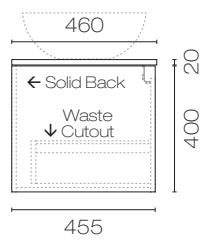

Available in:

- 750mm, 900mm, 1200mm

Warranty:

- 5 year

Colour:

- Various colour options available:

Colour Options

					
White Code: WH	Black Code: BL	Carbon Code: CN	Ranfurly Oak Code: RO	Coronet Beech Code: CB	Charred Oak Code: CH
					
White Cabinet With Coloured Drawer Option	White/ Black Code: WHBL	White/ Carbon Code: WHCN	White/ Ranfurly Oak Code: WHRO	White/ Coronet Beech Code: WHCB	White/ Charred Oak Code: WHCH
					
Black Cabinet With Coloured Drawer Option	Black/ White Code: BLWH	Black/ Carbon Code: BLCN	Black/ Ranfurly Oak Code: BLRO	Black/ Coronet Beech Code: BLCB	Black/ Charred Oak Code: BLCH

Accessories, wastes and tapware not included unless stated. Please note measurements are nominal only, please measure product on site. Actual colours may vary

Line Drawings

LEVCAPO75S

LEVCAPO90S

LEVCAPO120S