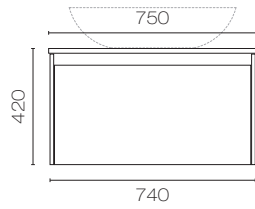

Available in:

- 750mm, 900mm, 1200mm

Warranty:

- 5 year

Colour:

- Various colour options available:

Colour Options

					
White Code: WH	Black Code: BL	Carbon Code: CN	Ranfurly Oak Code: RO	Coronet Beech Code: CB	Charred Oak Code: CH
					
White Cabinet With Coloured Drawer Option	White/ Black Code: WHBL	White/ Carbon Code: WHCN	White/ Ranfurly Oak Code: WHRO	White/ Coronet Beech Code: WHCB	White/ Charred Oak Code: WHCH
					
Black Cabinet With Coloured Drawer Option	Black/ White Code: BLWH	Black/ Carbon Code: BLCN	Black/ Ranfurly Oak Code: BLRO	Black/ Coronet Beech Code: BLCB	Black/ Charred Oak Code: BLCH

Accessories, wastes and tapware not included unless stated. Please note measurements are nominal only, please measure product on site. Actual colours may vary

Line Drawings

LEVCAPO75S

LEVCAPO90S

LEVCAPO120S