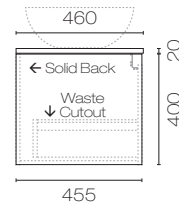

CAPRI OPACO

Wall-Hung Vanity 1 Drawer

750mm–1200mm

LEVCAPO75S | LEVCAPO90S | LEVCAPO120S

Features:

- Wall-Hung
- Available in 3 solid melamine finishes and 3 woodgrain melamine finishes, including blends
- Finger pull drawers with aluminium negative detail in 3 colours
- Solid Surface 20mm top
- 1 Drawer

Available in:

- 750mm, 900mm, 1200mm

Warranty:

- 5 year

Colour:

- Various colour options available:

Colour Options

					
White Code: WH	Black Code: BL	Carbon Code: CN	Ranfurly Oak Code: RO	Coronet Beech Code: CB	Charred Oak Code: CH
					
White Cabinet With Coloured Drawer Option	White/ Black Code: WHBL	White/ Carbon Code: WHCN	White/ Ranfurly Oak Code: WHRO	White/ Coronet Beech Code: WHCB	White/ Charred Oak Code: WHCH
					
Black Cabinet With Coloured Drawer Option	Black/ White Code: BLWH	Black/ Carbon Code: BLCN	Black/ Ranfurly Oak Code: BLRO	Black/ Coronet Beech Code: BLCB	Black/ Charred Oak Code: BLCH

Accessories, wastes and tapware not included unless stated. Please note measurements are nominal only, please measure product on site. Actual colours may vary

Line Drawings

LEVCAPO75S

LEVCAPO90S

LEVCAPO120S