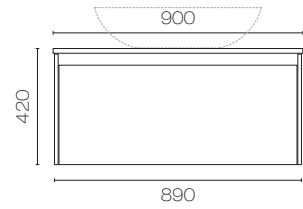

Available in:

- 750mm, 900mm, 1200mm

Warranty:

- 5 year

Colour:

- Various colour options available:

Colour Options

					
White Code: WH	Black Code: BL	Carbon Code: CN	Ranfurly Oak Code: RO	Coronet Beech Code: CB	Charred Oak Code: CH
					
White Cabinet With Coloured Drawer Option	White/ Black Code: WHBL	White/ Carbon Code: WHCN	White/ Ranfurly Oak Code: WHRO	White/ Coronet Beech Code: WHCB	White/ Charred Oak Code: WHCH
					
Black Cabinet With Coloured Drawer Option	Black/ White Code: BLWH	Black/ Carbon Code: BLCN	Black/ Ranfurly Oak Code: BLRO	Black/ Coronet Beech Code: BLCB	Black/ Charred Oak Code: BLCH

Accessories, wastes and tapware not included unless stated. Please note measurements are nominal only, please measure product on site. Actual colours may vary

Line Drawings

LEVCAPO75S

LEVCAPO90S

LEVCAPO120S