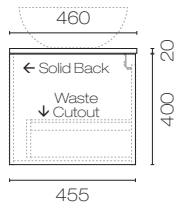

CAPRI OPACO

Wall-Hung Vanity 1 Drawer

750mm–1200mm

LEVCAPO75S | LEVCAPO90S | LEVCAPO120S

Features:

- Wall-Hung
- Available in 3 solid melamine finishes and 3 woodgrain melamine finishes, including blends
- Finger pull drawers with aluminium negative detail in 3 colours
- Solid Surface 20mm top
- 1 Drawer

Available in:

- 750mm, 900mm, 1200mm

Warranty:

- 5 year

Colour:

- Various colour options available:

Colour Options

					
White Code: WH	Black Code: BL	Carbon Code: CN	Ranfurly Oak Code: RO	Coronet Beech Code: CB	Charred Oak Code: CH
					
White Cabinet With Coloured Drawer Option	White/ Black Code: WHBL	White/ Carbon Code: WHCN	White/ Ranfurly Oak Code: WHRO	White/ Coronet Beech Code: WHCB	White/ Charred Oak Code: WHCH
					
Black Cabinet With Coloured Drawer Option	Black/ White Code: BLWH	Black/ Carbon Code: BLCN	Black/ Ranfurly Oak Code: BLRO	Black/ Coronet Beech Code: BLCB	Black/ Charred Oak Code: BLCH

Accessories, wastes and tapware not included unless stated. Please note measurements are nominal only, please measure product on site. Actual colours may vary

Line Drawings

LEVCAPO75S

LEVCAPO90S

LEVCAPO120S